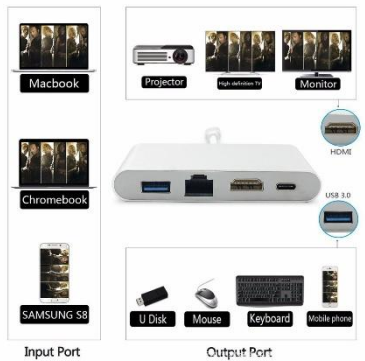

Type-c TO HDMI & Type C & RJ45 & USB A 3.0

Model: K8389S

Input : Type-C

Output: 1 X HDMI: 4K resolution HDTV

1 X USB A 3.0

1 X Type C

1 X Gigabit Ethernet RJ45

Function: Type-C multi-function dock, USB3.0 port is suitable for USB flash drive, mouse, keyboard etc. Connect to fast Ethernet. Display on external screen

Type-c TO HDMI & USB A & TF & SD

Model: K8389T

Input : Type-C

Output: 1 X HDMI: 4K resolution HDTV

1 X USB A 3.0

1 X USB 2.0

1 X SD

1 X TF

Function: Type-C multi-function dock, USB port is suitable for USB flash drive, mouse, keyboard etc. Display on external screen. Read SD, TF cards