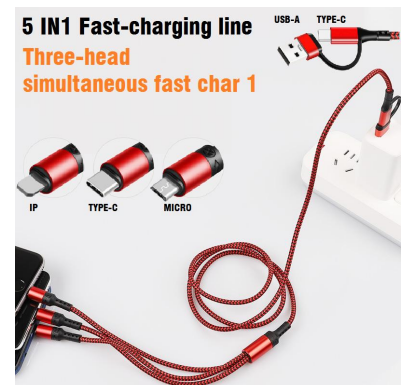

Model: K8387CHB

- USB-A to Lighting/Type-C/Micro
Male Braided Cable
Color: Black

3 in 1 Data Charging Cable

5 IN 1

5 IN 1 Type C adaptor cable

Model: K8387CHC

- USB-A/Type-C to Lighting/Type-C/Micro Male Braided Cable
Color: White/Black, Red/Black, Blue/Black