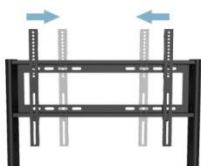

Floor

Model: KTFM01A

TV Mount Stand, Floor type

Maximum VESA: 600 x 400

Fits the size: 37" - 65"

Maximum load capacity: 40 kg

Feature: three position adjustment, storage tray can be selected

Model: KTFM01B

Cart

TV Mount Stand, Cart type

Maximum VESA: 600 x 400

Fits the size: 32" - 65"

Maximum load capacity: 60 kg

Feature: storage tray, universal wheel