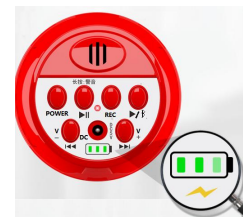

Model No.: KMLMBT02

MEGAPHONE,40Hz-20KHz,75dB, USB-A DRIVER PLAY BLUETOOTH PLAY RECORDING PLAY PLAYER,DISTANCE:800M Connectable Bluetooth mobile phone or microphones