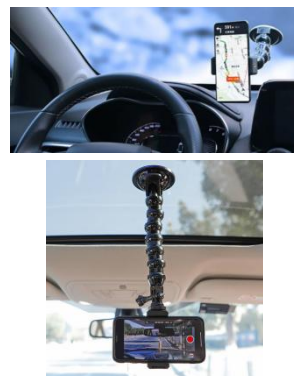

Mobile Phone Car Holder For Smooth Surface
Where it applies: Smooth surface
Material: Plastic
Option: 4 segments or 7 segments
Product function: 360-degree rotating bracket