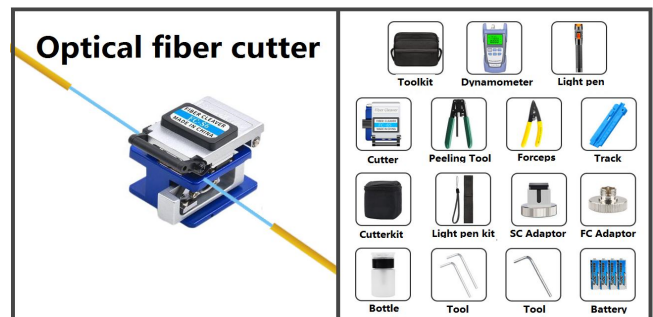

ITEM:K8360TE18A
Optical fiber cold
splicing tool set