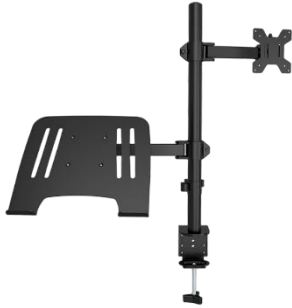

Laptop Stand 2 in 1

Model No.: KMDM/05

Maximum VESA: 100 x 100
Fits the size (monitor): 13" - 27"
Fits the size (laptop): 12" - 17"
Maximum load capacity: 8 kg each arm
Tilt: +90° / -90°
Rotation: 360°