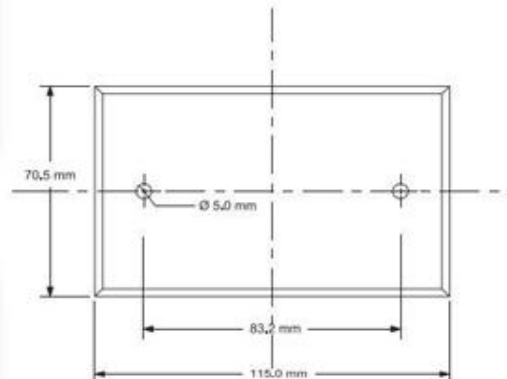

POWERCON TO POWERCON

K7119KJ6J

SLR TO 6.35MM SOCKET

K7088PB-A

K7088PB-B

K7088PB-C

K7088PB-D

K7088PC-A