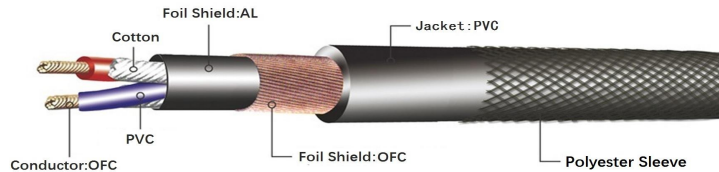

Double Shielded White/Black Polyester Sleeve

K7066DBA

3P XLR M TO 3P XLR F MIC CABLE

K7066DBB

3P XLR M TO 3P XLR F MIC CABLE

K7072DBA

3P XLR F TO 6.3MM MONO M MIC CABLE

K7072PDBA