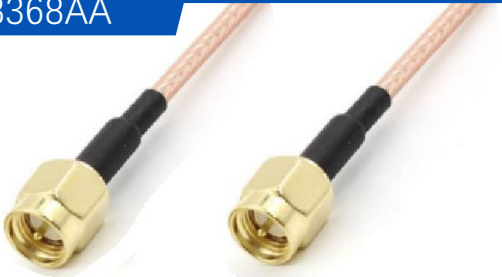

K0324

TNC PLUG-2*JACK

K8368AA

SMA MALE TO SMA MALE RG316
CABLE

K8368AB

SMA MALE TO SMA MALE RG316
CABLE

K8368AC

SMA MALE TO SMA FEMALE RG316 CABLE