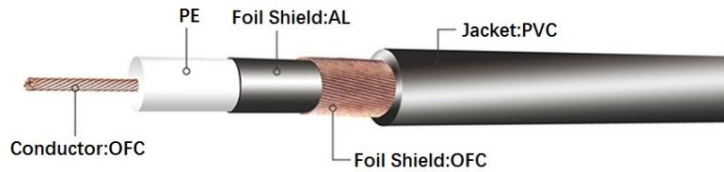

K7010DRA

RIGHT ANGLE 6.3MM MONO M TO 6.3MM MONO M MIC CABLE

MIC & SPEAKON CABLE

Double Shielded Black Jacket

K7066BA

3P XLR M TO 3P XLR F MIC CABLE

K7072BA

3P XLR F TO 6.3MM MONO M MIC CABLE