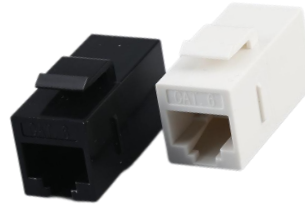

K9103CAT/6A

RJ45 JACK-JACK