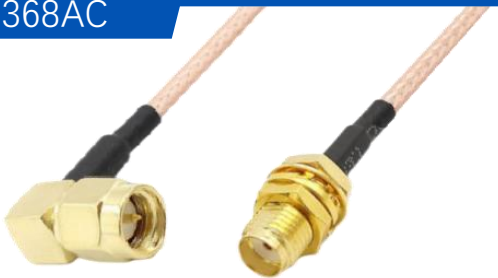

K0324

TNC PLUG-2*JACK

K8368AA

SMA MALE TO SMA MALE RG316
CABLE

K8368AB

SMA MALE TO SMA MALE RG316
CABLE

K8368AC

SMA MALE TO SMA FEMALE RG316 CABLE