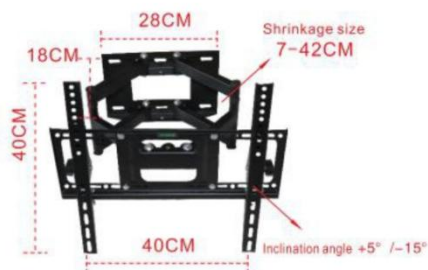

Plug and play **Drive-free**

Support for multiple transmitter

One key disconnect/connect

Projection mode **Extended mode**

Floor

Model: KTFM01A

TV Mount Stand, Floor type

Maximum VESA: 600 x 400

Maximum VESA: 600 x 400

Fits the size: 32" - 65"

Maximum load capacity: 60 kg

Feature: storage tray, universal wheel

VESA 400X400

Model: KTWM/01-44

TV Wall Mount Bracket
 Maximum VESA: 400 x 400
 Fits the size: 26" - 63"
 Maximum load capacity: 50kg
 Distance to wall: 20mm

Model: KTWM/02-44

TV Wall Mount Bracket
 Maximum VESA: 400 x 400
 Fits the size: 23" - 55"
 Maximum load capacity: 45kg
 Distance to wall: 30mm
 Tilt: +15° / -15°

Model: KTWM/03-44

TV Wall Mount Bracket
 Maximum VESA: 400 x 400
 Fits the size: 32" - 60"
 Maximum load capacity: 40kg
 Distance to wall: 70mm - 420mm
 Tilt: +15° / -15°
 Horizontal adjustment angle: +4° / -4°
 Swivel: 160°

VESA 400X600

Model: KTWM/02-46

TV Wall Mount Bracket
 Maximum VESA: 400 x 600
 Fits the size: 40" - 80"
 Maximum load capacity: 60kg
 Distance to wall: 60mm
 Tilt: +15° / -15°

On top of TV

Model: KTR/01

TV Top Rack