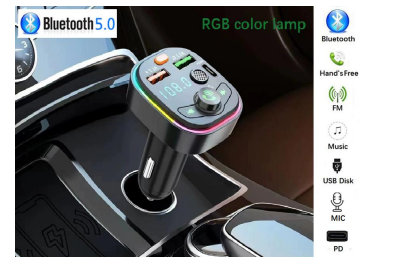

Model No.: KBTCM--C

CAR FM MULTIFUNCTION WIRELESS MP3 PLAYER-12-24V,BLUETOOTH 5.0,USB-A DISK PLAYER,PD 3.0 USB-A+TYPE-C CHARGER,LED DISPLAY/HANDS-FREE/RGB AMBIENT LIGHT/EQ/MICPHONE,ABS

Model No.:KBTCM--D

CAR FM MULTIFUNCTION WIRELESS MP3 PLAYER-12-24V,BLUETOOTH 5.0,USB-A DISK+TF+3.5MM AUX PLAYER,USB-A 2.1A CHARGER,LED DISPLAY/HANDS-FREE,ABS