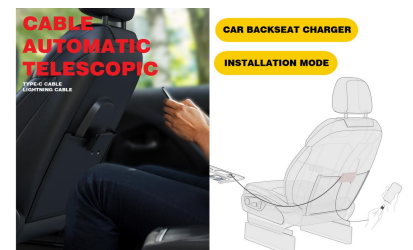

Model No.: KCCH11/A-B

2IN1 CAR BACKSEAT CHARGER CABLE
AUTOMATIC TELESCOPIC INPUT:5V
USB-A

OUTPUT: TYPE-C +LIGHTNING CABLE