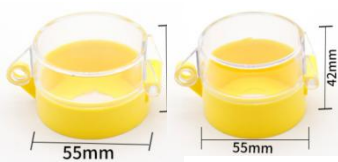

**K8080-NP-C-37
K8080-NP-C-42**

BUTTON SWITCH PROTECTIVE COVER, 37/42MM