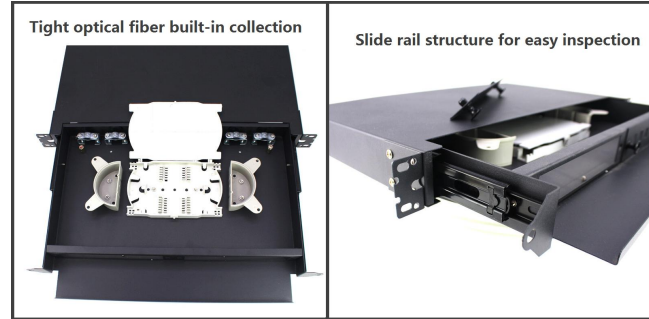

ITEM:K8360TE14A
Wall-mounted optical
fiber box 4-way
branching