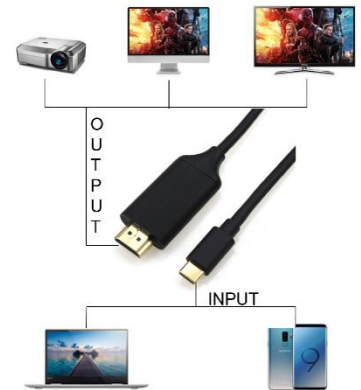

Weight: 0.422kg

Retractable Length: 38cm – 160cm

Maximum load capacity : 10kg

Number of leg segments: 6

Feature: Spiral leg lock, wrist cord. Good flexibility, good stability, can be used as hiking poles

Type-C To HDMI

Type C male to HDMI male cable

Model: K8387HDP(Metal Shell)

Model: K8387HDP(Plastic Shell)

Resolution: 4K

Input: USB 3.1 Type-C

Output: HDMI

Function: Convert video and audio from mobile-phones, laptops, tablets, etc. to HDMI devices such as TV, projector, etc.

Type-C To DP

Type C male to DisplayPort male cable

Model: K8387DPP

Resolution: 4k

Input: USB 3.1 Type-C

Output: DP

Function: Convert video and audio from mobile-phones, laptops, tablets, etc. to DP devices like TV, projector, etc.