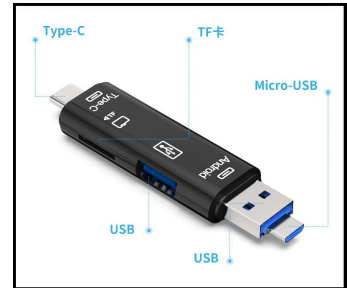

ITEM:KUSBCR/01

3 in 1 Card reader
PLUG:USB2.0+TYPE-C+MICRO
JACK:TF+USB-A