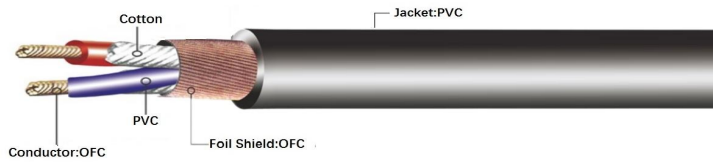

K7072POA

3P XLR M TO 6.3MM MONO M MIC CABLE

K7010OA

RIGHT ANGLE 6.3MM MONO M TO 6.3MM MONO M MIC CABLE

K7009OB

6.3MM MONO M TO 6.3MM MONO M MIC CABLE

MIC & SPEAKON CABLE

Single Shielded Black Jacket