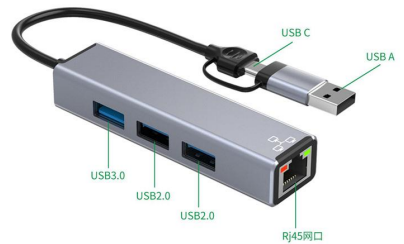

1 X Gigabit Ethernet RJ45

Function: USB A 3.0 multi-function dock, USB3.0 port is suitable for USB flash drive, mouse, keyboard etc. , let the computer or tablet without internet port connect to fast Ethernet

USB-A 3.0&Type-c 2in1 TO USB-2.0+3.0&RJ45

4 IN 1 HUB

USB A 3.0&Type-c 2in1 to usb-a 3.0+2.0 and RJ45 HUB

Model: K8389UA

Input : USB A 2.0

Output: 1X USB A 3.0+2*USB-A 2.0

1 X Gigabit Ethernet RJ45

Function: USB A 3.0 multi-function dock, USB3.0 port is suitable for USB flash drive, mouse, keyboard etc. , let the computer or tablet without internet port connect to fast Ethernet