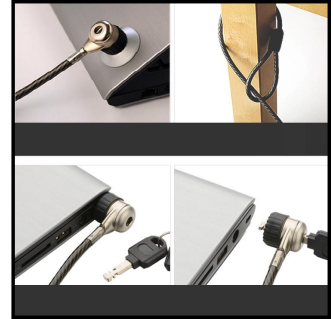

ITEM:KFLK/102

2m Computer anti-theft lock, 360 degree rotation