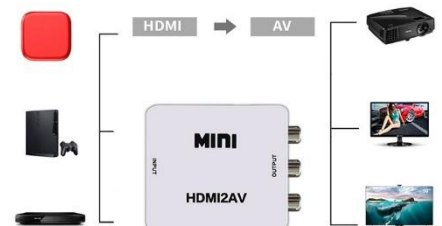

Function: Mini DP Convert to HDMI, VGA, DVI Devices

HDMI to HDMI

**Model: K8320DH/PJD-BG**

RIGHT ANGLE TYPE GOLD HDMI-A PLUG TO HDMI-A JACK ADAPTOR(DOWNSIDE) ,BLACK

**Model: K8320DH/PJU-BG**

RIGHT ANGLE TYPE GOLD HDMI-A PLUG TO HDMI-A JACK ADAPTOR(UPSIDE),BLACK

A/V to HDMI

AV/RCA to HDMI Converter Small Type

Model: K8320RHD-W-RH

Input: RCA (Yellow, White, Red)

Output: HDMI 1080P/720P

Function: AV/RCA Convert to HDMI Devices

HDMI to A/V

HDMI to AV/RCA Converter Small Type

Model: K8320HDR-W-RH

Input: HDMI

Output: RCA (Yellow, White, Red)

Function: HDMI Convert to AV/RCA Devices

VGA to HDMI

VGA and 3.5mm Audio to HDMI Converter Small Type

Model: K8320VAJHDJ-W-RH

Input: VGA+AUDIO

Output: HDMI 1080P/720P

Function: VGA Convert to HDMI Devices

HDMI to VGA

HDMI to VGA and Audio Converter Small Type

Model: K8320HDJVAJ-W-RH

Input: HDMI

Output: VGA+AUDIO

Function: HDMI Convert to VGA Devices