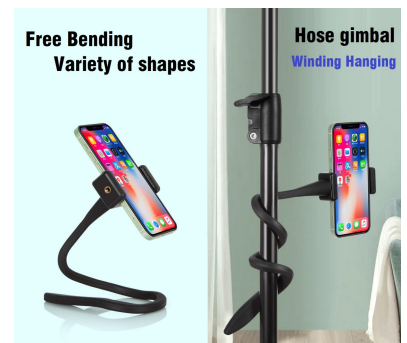

Function: Mobile Phone stand, wireless charging, Strong magnetic attraction, stable, 180° tilt.

Mobile Phone Stand

Model: KPDS/02-B

Mobile Phone Desktop Stand
 Applicable device: 4-7.9-inch mobile phone
 Product function: foldable mobile phone stand, rotate 120-degree, height adjustable
 Product color: black, white, green, pink
 Material: ABS, silica gel, iron

Mobile Phone Stand – Wireless Charging

Model: KPDS/01-B

Mobile Phone Wireless Charging Desktop Stand
 Applicable device: 4-9.7-inch mobile phone or pad
 Product function: foldable mobile phone or pad stand, rotate 120-degree, height adjustable, wireless charging
 Charging power: 10w
 Product color: black, white, pink
 Material: ABS, Aluminum alloy, silica gel, iron

Mobile Phone Stand – Hose Gimbal

Model: KPDS/03

Hose gimbal for tabletop headboard
 Length:44CM
 Color:Black/White/Green

Straight Pipe + Hose Support

Model: KPDS/04-B

Metal straight pipe + hose cantilever bracket, suitable for desktop and headboard
 Length:44CM
 Color:Black