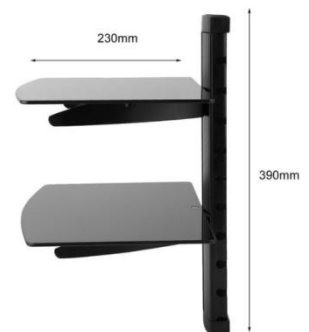

Material: ABS

Maximum load capacity : 5kg

Size: 363mm x 163mm x 161mm

Feature: No need to punch holes, the angle can be adjusted arbitrarily, the surface is non-slip

Wall

Model: KWR/01-A

Wall Mount Rack, Single Layer

Material: Aluminum alloy, toughened glass

Size of glass: 380 x 280 mm

Thickness of glass: 5mm

Maximum load capacity: 8kg

Feature: triple strength test, height adjustable

Model: KWR/01-B

Wall Mount Rack, Double Layer

Material: Aluminum alloy, toughened glass

Size of glass: 360 x 230 mm

Thickness of glass: 5mm

Maximum load capacity: 8kg

Feature: triple strength test, height adjustable

Desk-Single Screen

Model:KMDM/01

Monitor Mount Desktop Stand, Single
Maximum VESA: 100 x 100
Fits the size: 14" - 32"
Maximum load capacity: 8 kg
Tilt: +90° / -90°

Desk-Multi Screen

Model: KMDM/02

Monitor Mount Desktop Stand, Two
Sets Type
Maximum VESA: 100 x 100
Fits the size: 13" - 27"
Maximum load capacity: 8 kg each arm
Tilt: +90° / -90°
Rotation: 360°

Model: KMDM/03