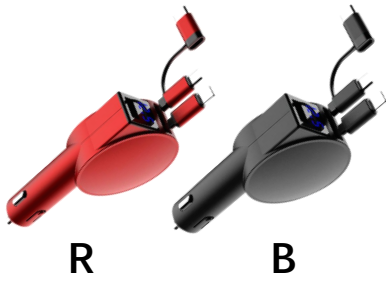

CAR CHARGER

R

B

Model No.: KCCH06/A-R

Model No.: KCCH06/A-B

CAR CHARGER 60W 3IN1 CABLE
 AUTOMATIC TELESCOPIC
 INPUT:12V-24V
 OUTPUT: MICRO/TYPER-C
 40W+LIGHTNING 4.2A+USB-A JACK

Model No.: KCCH07/A-OB

Model No.: KCCH07/A-GRB