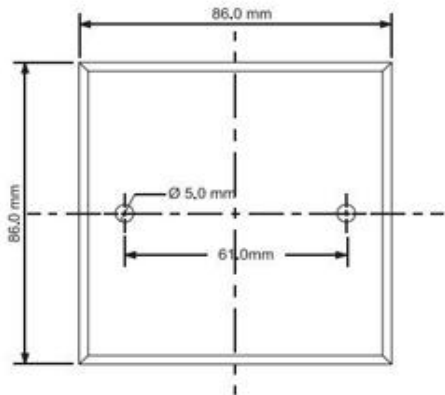

POWERCON TO POWERCON

K7119KJ6J

SLR TO 6.35MM SOCKET

K7088PB-A

K7088PB-B

K7088PB-C

K7088PB-D

K7088PC-A