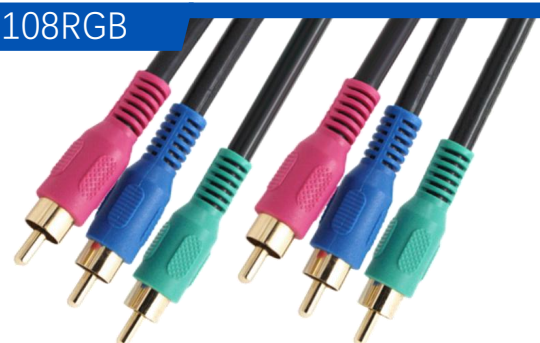

3RCA MALE TO 3RCA MALE A/V CABL

K8108RGB