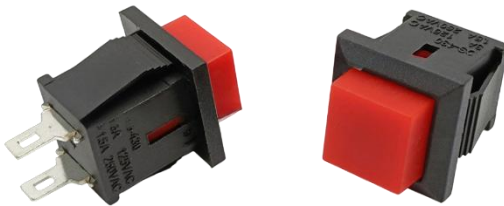

K3080ZJ-L

LUMINOUS PUSH ON
BUTTON SWITCH-AUTO
RESET NORMALLY CLOSE
TYPE,4P,16MM,10A 250VAC

ROUND HEAD PUSH BUTTON SWITCH

K3080Z4

PUSH ON BUTTON SWITCH-
AUTO RESET NORMALLY CLOSE
TYPE,3P,16MM,10A 250VAC

SQUARE HEAD PUSH BUTTON SWITCH