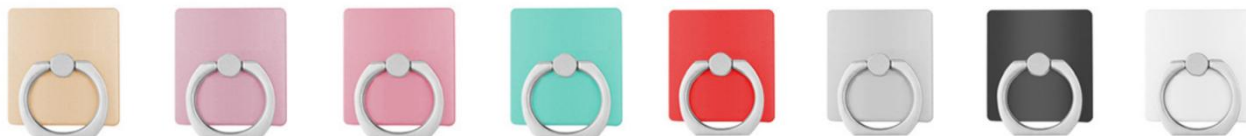

Selfie Stick – Quadruped, Fill light

Model: KPSST/03

Mobile phone camera two-in-one self-timer stick with fill light
 More stable quadruped
 Removable and turnable light supplement lamp
 Bluetooth remote control
 Length : 220mm-1350mm
 Color: Black

Selfie Stick – Folding Type

Model: KPSS/04

Collapsible sport selfie stick
 Three-section folding and adjusting angle
 Detachable tripod
 Length : 190mm-510mm
 Color: Black

Folding selfie stick

Mobile phone beat aid

Model: KPSF/01

Mobile phone beat aid
 Anti-shake handle bracket, desktop wireless clip, live photo, Bluetooth self-timer

Size : 83X70.5X33MM
 Color: Black

Mobile Phone Stand

Model: KPDS/01

Mobile Phone Desktop Stand