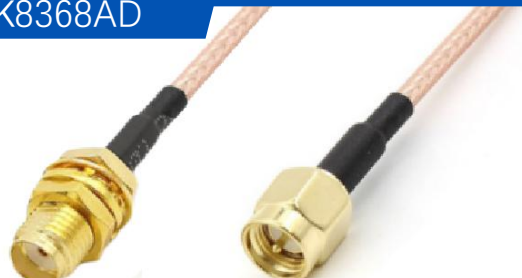

SMA MALE TO SMA FEMALE RG316 CABLE

K8368AD