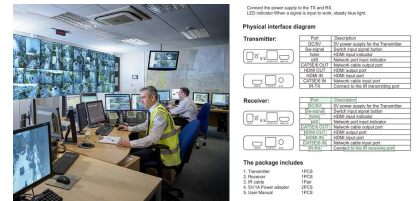

HDMI - CAT5e/6(SINGLE) - HDMI EXTENDER, 60M,BI-DIRECTIONAL IR CONTROL 1.4a, 1080P, METAL BOX SILVER, W/2XAC-DC ADAPTOR,ROHS

120 meter

K8320HQCG-SI-FS-120M

HDMI - CAT5e/6(SINGLE) - HDMI SERIES CONNECTION EXTENDER, 120M,BI-DIRECTIONAL IR CONTROL 4K/30HZ, METAL BOX SILVER, W/2XAC-DC ADAPTOR,