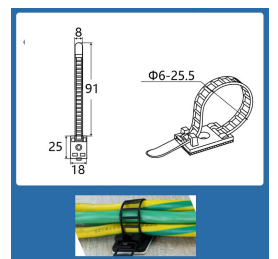

Label Tape Multiple Choice

K8122EA
ADJUSTABLE CABLE TIE
8X100MM