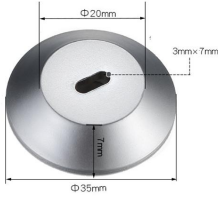

KHDSW/01
 HDMI KVM Switch, 2-in
 1-out splitter shared
 mouse and keyboard

KHDSW/02
 VGA KVM Switch, 2-in 1-
 out splitter shared mouse
 and keyboard

ITEM:KFLK/100A

Computer anti-theft lock (lock catch) with 3m glue