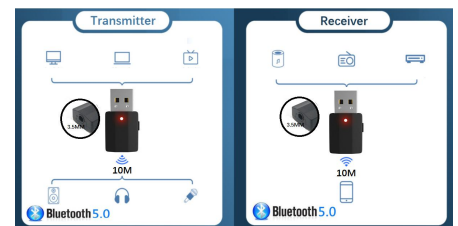

Model No.: KBTHTR-B

BLUETOOTH TRANSMITTER/RECEIVER 2 IN 1 ADAPTOR-BLUETOOTH 5.0,3.5MM AUX JACK TO USB-A PLUG,2400MHz,DISTANCE:5-10M,ABS,ATTACHED 3.5MM TO 3.5MM AUX CABLE