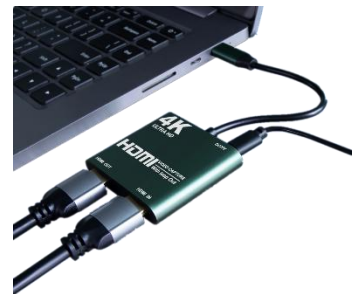

USB-A 3.0 TO HDMI & VGA

USB A 3.0 to HDMI and VGA HUB

Model: K8389V

- Input : USB A 3.0
- Output: 1 X HDMI: 1080P
- 1 X VGA
- Function: USB A 3.0 multi-function dock, transmitting video to different screens

USB A 3.0

USB A 3.0 to Dual HDMI HUB with Video Capture and Loop Out

Model: K838230P2HDJM5J-M-20CM

Input : HDMI

Output: HDMI

USB A 3.0

Function: Collect analog signal audio and video, quantized into a digital signal, display on TV, projector, etc. and transmitted to the computer preview and stored. Record videos, stream to various live broadcast platforms. Connect an external power supply when the USB port of the computer is not powered enough by 5V power connector

Type C

USB Type C to Dual HDMI HUB with Video Capture and Loop Out

Model: K8388P2HDJM5J-M-20CM

Input : HDMI

Output: HDMI

USB Type C

Function: Collect analog signal audio and video, quantized into a digital signal, display on TV, projector, etc. and transmitted to the computer preview and stored. Record videos, stream to various live broadcast platforms. Connect an external power supply when the USB port of the computer is not powered enough by 5V power connector