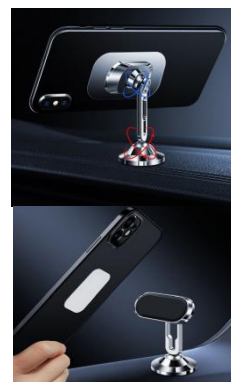

Mobile Phone Car Holder For Smooth Surface
Where it applies: Smooth surface
Material: Zinc alloy, super strong magnet, silicone
Product function: 360-degree rotating bracket, strong magnetic force