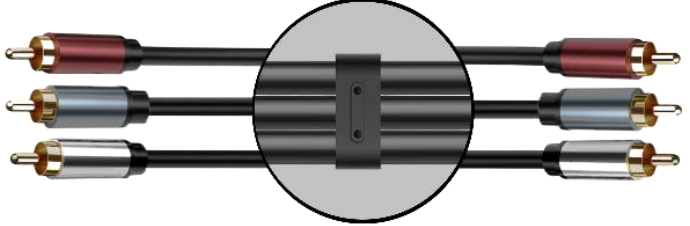

K8054/2JML

**3.5MM STEREO M TO 2 X 3.5MM
STEREO F OFC CABLE**

K8077ML

2 X RCA M TO 2 X RCA M OFC CABLE

K8105ML

3X RCA M TO 3 X RCA M OFC CABLE

K8065ML

RCA M TO RCA M OFC CABLE