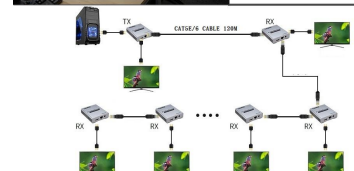

HDMI - CAT5e/6(SINGLE) - HDMI EXTENDER, 60M,BI-DIRECTIONAL IR CONTROL 1.4a, 1080P, METAL BOX SILVER, W/2XAC-DC ADAPTOR,ROHS

120 meter

K8320HQCG-SI-FS-120M

HDMI - CAT5e/6(SINGLE) - HDMI SERIES CONNECTION EXTENDER, 120M,BI-DIRECTIONAL IR CONTROL 4K/30HZ, METAL BOX SILVER, W/2XAC-DC ADAPTOR,