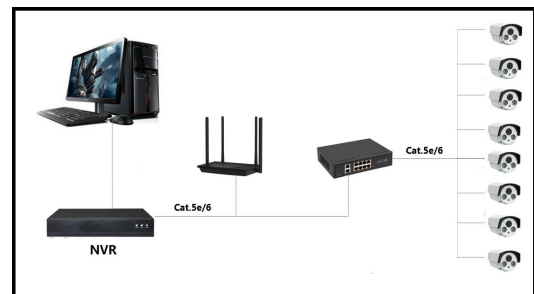

K9131B/1
1 IN 2 SWITCHET
TWO MONITORS
NETWORKING AT THE
SAME

K9131C/1
2 IN 1 SWITCHET
INTERNAL AND EXTERNAL
NETWORK SWITCHING
NETWORKING

K9132A/1
WiFi WIRELESS REPEATER
WITH DIFFERENT AC
PLUG OPTION

K9133A/5
K9133B/4
K9133B/8
NETWORK SWITCH