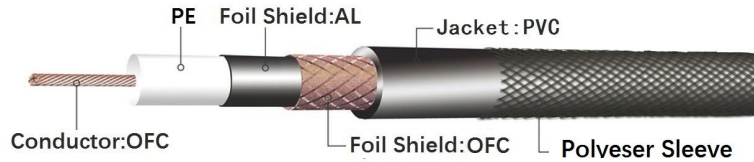

K7066DLB

3P XLR M TO 3P XLR F MIC CABLE

K7072DLB

3P XLR F TO 6.3MM MONO M MIC CABLE

MIC & SPEAKON CABLE

Double Shielded Red/Black Polyester Sleeve

K7066DRA

3P XLR M TO 3P XLR F MIC CABLE