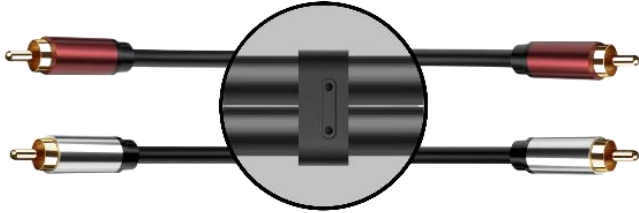

K8077ML

K8105ML