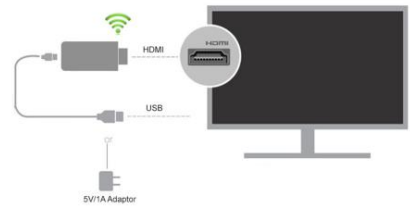

HDMI - CAT5e/6(SINGLE) - HDMI EXTENDER, 60M,BI-DIRECTIONAL IR CONTROL 1.4a, 1080P, METAL BOX SILVER, W/2XAC-DC ADAPTOR,ROHS

120 meter

K8320HQCG-SI-FS-120M

HDMI - CAT5e/6(SINGLE) - HDMI SERIES CONNECTION EXTENDER, 120M,BI-DIRECTIONAL IR CONTROL 4K/30HZ, METAL BOX SILVER, W/2XAC-DC ADAPTOR,

Wireless

HDMI WIRELESS DISPLAY ADAPTER

Model: K8320HDTVS-B-RH

Resolution: 1080P

Product function: Simple setup plug into an HDMI port and connect to Wi-Fi, Connect mobile phone or tablet to HDMI display

HDMI WIRELESS DISPLAY ADAPTER

Model: K8320HDTV-B-RH

Resolution: 1080P

Product function: Simple setup plug into an HDMI port and connect to Wi-Fi, Connect mobile phone or tablet to HDMI display

Wireless

WIRELESS DISPLAY ADAPTER FOR MEETING