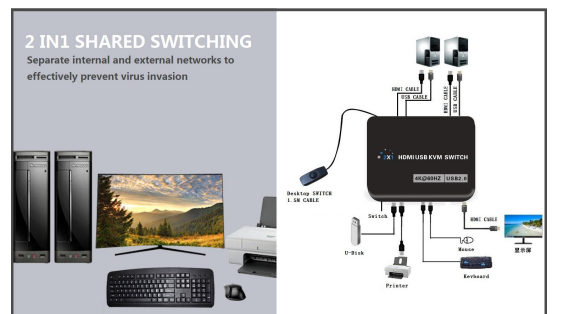

KHDSW/01
 HDMI KVM Switch, 2-in
 1-out splitter shared
 mouse and keyboard

KHDSW/02
 VGA KVM Switch, 2-in 1-
 out splitter shared mouse
 and keyboard

ITEM:KFLK/100A

Computer anti-theft lock (lock catch) with 3m glue