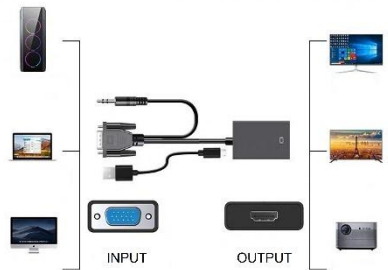

DisplayPort male to HDMI female adaptor cable

Model: K8320DPPHDJ4-15CM

Resolution: 4K

Input: DP

Output: HDMI

Function: DP Convert to HDMI Devices

HDMI to VGA

HDMI male to VGA female & 3.5mm Audio adaptor cable

Model: K8320HDPVAJ-B-20CM

Resolution: 1920*1080P

Input: HDMI

Output: VGA+AUDIO

Function: HDMI Convert audio and video to VGA Devices

VGA to HDMI

VGA male & 3.5 mm Audio to HDMI female adaptor cable

Model: K8320VAPHDJ-FB-20CM

Resolution: 1920*1080P

Input: VGA+AUDIO

Output: HDMI

Function: VGA Convert audio and video to HDMI Devices

DP to VGA

DisplayPort male to VGA female adaptor cable

Model: K8320DPPVJ-15CM

Resolution: 1920x1080P

HDMI - CAT5e/6(SINGLE) - HDMI EXTENDER, 60M,BI-DIRECTIONAL IR CONTROL 1.4a, 1080P, METAL BOX SILVER, W/2XAC-DC ADAPTOR,ROHS

120 meter

K8320HQCG-SI-FS-120M

HDMI - CAT5e/6(SINGLE) - HDMI SERIES CONNECTION EXTENDER, 120M,BI-DIRECTIONAL IR CONTROL 4K/30HZ, METAL BOX SILVER, W/2XAC-DC ADAPTOR,