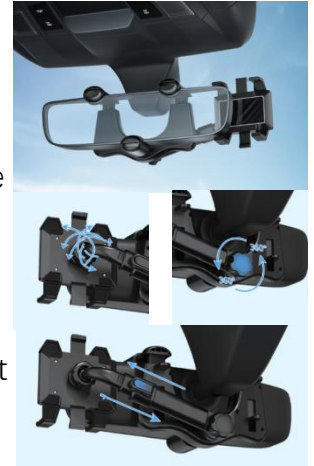

MIRROR HOLDER

Model: KPCH/07

Mobile Phone Car Holder, Rearview Mirror Type
Where it applies: Rearview mirror
Applicable mirror height: 6-9cm
Applicable mirror thickness: 3-6cm
Material: ABS
Product function: 360-degree rotating bracket on rearview mirror