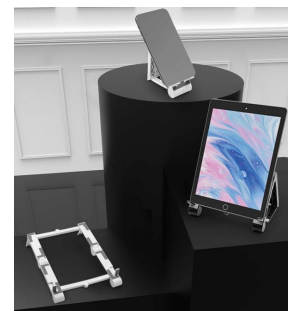

Applicable device: Laptop, pad

Material: Aluminum alloy

Size: 231mm x 223mm

Function: foldable laptop stand, 5 levels adjustment

Model No.: KLDS/03M

Material: Aluminum Alloy

Adjustments: 7 Levels

Size: 25cm x 18cm

Model No.: KLDS/03P

Material: Plastic

Adjustments: 10 Levels

Size: 27cm x 21.5cm

Three-in-one bracket

Model No.: KLDS/04M

Material: Aluminum Alloy

Adjustments: Multi-gear regulation

Size: 3.2*14.3*1.9cm

Three-in-one bracket

Model No.: KLDS/04P

Material: Plastic

Adjustments: Multi-gear regulation

Size: 13.5*5*2.9 CM

Laptop Stand/Cooler

Model: KLDSC/01

Laptop Desktop Stand With Cooler LCD

Applicable device: Laptop, pad

Material: plastic housing + iron mesh

Big Fan Size: 125*125*15mm

Small Fan Size: 70*70*15mm

Fan Speed: 1100+/-10 % RPM /2500+/-10% RPM

Function: laptop stand cooler, 2 USB, LCD display, speed control, 6 Level height adjustable