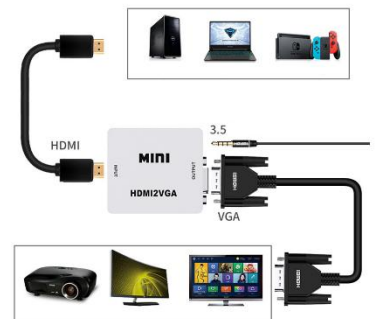

Model: K8320HDPVAJ-B-20CM

Resolution: 1920*1080P

Input: HDMI

Output: VGA+AUDIO

Function: HDMI Convert audio and video to VGA Devices

VGA to HDMI

VGA male & 3.5 mm Audio to HDMI female adaptor cable

Model: K8320VAPHDJ-FB-20CM

A/V to HDMI

AV/RCA to HDMI Converter Small Type

Model: K8320RHD-W-RH

Input: RCA (Yellow, White, Red)

Output: HDMI 1080P/720P

Function: AV/RCA Convert to HDMI Devices

HDMI to A/V

HDMI to AV/RCA Converter Small Type

Model: K8320HDR-W-RH

Input: HDMI

Output: RCA (Yellow, White, Red)

Function: HDMI Convert to AV/RCA Devices

VGA to HDMI

VGA and 3.5mm Audio to HDMI Converter Small Type

Model: K8320VAJHDJ-W-RH

Input: VGA+AUDIO

Output: HDMI 1080P/720P

Function: VGA Convert to HDMI Devices

HDMI to VGA

HDMI to VGA and Audio Converter Small Type

Model: K8320HDJVAJ-W-RH

Input: HDMI

Output: VGA+AUDIO

Function: HDMI Convert to VGA Devices