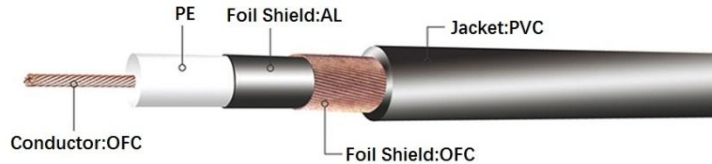

MIC & SPEAKON CABLE

Double Shielded Red Jacket

K7066OA

3P XLR M TO 3P XLR F MIC CABLE

K7072OA

3P XLR F TO 6.3MM MONO M MIC CABLE

K7009OA

6.3MM MONO M TO 6.3MM MONO M MIC CABLE