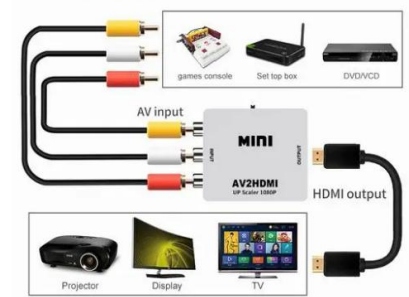

A/V to HDMI

AV/RCA to HDMI Converter Small Type

Model: K8320RHD-W-RH

Input: RCA (Yellow, White, Red)

Output: HDMI 1080P/720P

Function: AV/RCA Convert to HDMI Devices