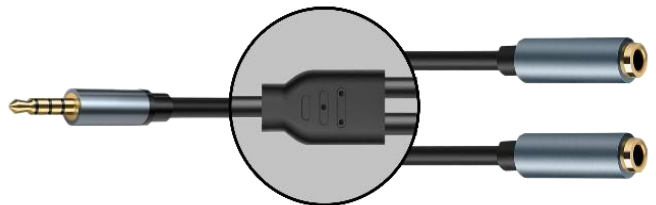

K83874SPML

TYPE-C M TO 3.5MM 4C M OFC
CABLE

K83873SJ2ML

TYPE-C M TO EARPHONE/MIC. OFC
CABLE

K8054/2J4ML

3.5MM 4C M TO EARPHONE/MIC. OFC
CABLE

K8387RP2ML

TYPE-C M TO 2 X RCA M OFC CABLE