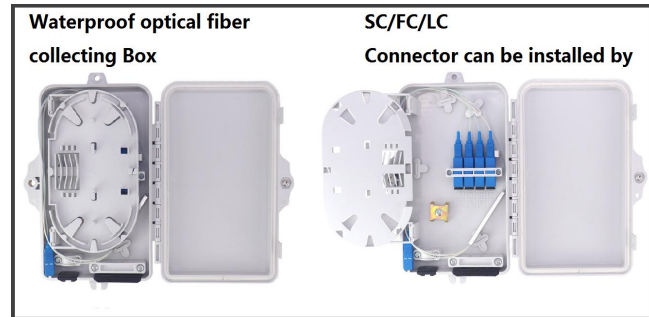

ITEM:K8360TE18A
 8P Network
 optoelectronic
 converter, optical fiber
 transceiver

ITEM:K8360TE11A
19 'pull-out type
optical fib terminal
box

ITEM:K8360TE14A
Wall-mounted optical
fiber box 4-way
branching