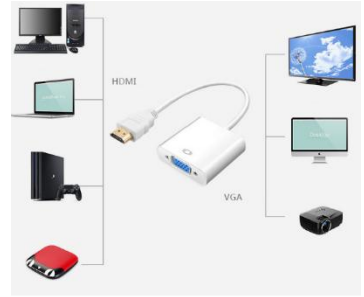

DisplayPort male to HDMI female adaptor cable

Model: K8320DPPHDJ4-15CM

Resolution: 4K

Input: DP

Output: HDMI

Function: DP Convert to HDMI Devices

HDMI to VGA

HDMI male to VGA female & 3.5mm Audio adaptor cable

Model: K8320HDPVAJ-B-20CM

Resolution: 1920*1080P

Input: HDMI

Output: VGA+AUDIO

Function: HDMI Convert audio and video to VGA Devices

VGA to HDMI

VGA male & 3.5 mm Audio to HDMI female adaptor cable

Model: K8320VAPHDJ-FB-20CM