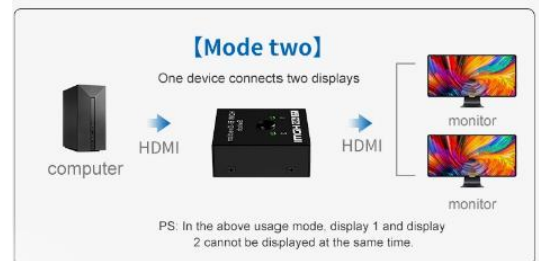

Output: HDMI 1080P/720P

Function: VGA Convert to HDMI Devices

HDMI to VGA

HDMI to VGA and Audio Converter Small Type

Model: K8320HDJVAJ-W-RH

Input: HDMI

Output: VGA+AUDIO

Function: HDMI Convert to VGA Devices

4K

4K Bidirectional HDMI Manual Switcher

Model: K8320HAD24-BI-FB

Feature: 4K/60HZ

Input ports: 1 x HDMI / 2 x HDMI

Output ports: 2 x HDMI/ 1 x HDMI

Function: 1 in 2 out, switch to any of the displays.

Or 2 in 1 out, switch to any of the two inputs

8K

8K Bidirectional HDMI Manual Switcher

Model: K8320HAB28-BI-FB

Feature: 8K/120HZ

Input ports: 1 x HDMI / 2 x HDMI

Output ports: 2 x HDMI/ 1 x HDMI

Function: 1 in 2 out, switch to any of the displays.

Or 2 in 1 out, switch to any of the two inputs

3 IN 1 OUT

4K HDMI Auto/Manual Switcher 3 IN 1 OUT

Model: K8320H3SG4

Feature: 4K/30HZ

Input ports: 3 x HDMI

Output ports: 1 x HDMI

Function: 3 IN 1 OUT, Switch to any of the three inputs

4K HDMI Manual Switcher 3 IN 1 OUT