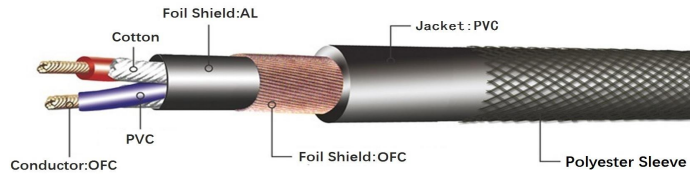

3P XLR M TO 6.3MM MONO M MIC CABLE

K7010DBA

**RIGHT ANGLE 6.3MM MONO M TO
6.3MM MONO M MIC CABLE**

K7009DBA

**6.3MM MONO M TO 6.3MM MONO
M MIC CABLE**

MIC & SPEAKON CABLE

Double Shielded Blue/Black Polyester Sleeve