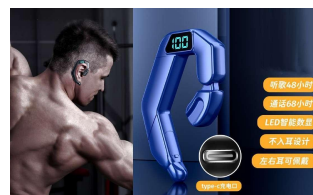

Model No.: KEPEMBT-06

BLUETOOTH BONE CONDUCTION HOOK EARPHONE- BLUETOOTH 5.2,LED DISPLAY,WATERPROOF IPX5,ROTATABLE,1 DRIVE 2,DISTANCE:10M