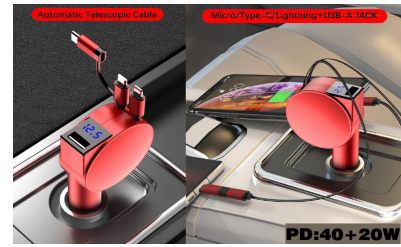

CAR CHARGER

R

B

Model No.: KCCH06/A-R

Model No.: KCCH06/A-B

CAR CHARGER 60W 3IN1 CABLE
 AUTOMATIC TELESCOPIC
 INPUT:12V-24V
 OUTPUT: MICRO/TYPER-C
 40W+LIGHTNING 4.2A+USB-A JACK

Model No.: KCCH07/A-OB

Model No.: KCCH07/A-GRB