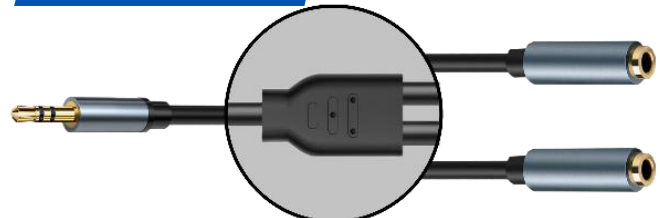

**3.5MM STEREO M TO 2 X RCA M OFC
CABLE**

K8054/2JML