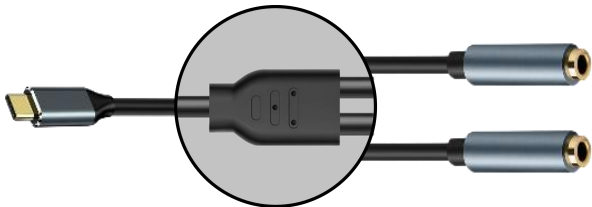

TYPE-C M TO EARPHONE/MIC. OFC
CABLE

K8054/2J4ML