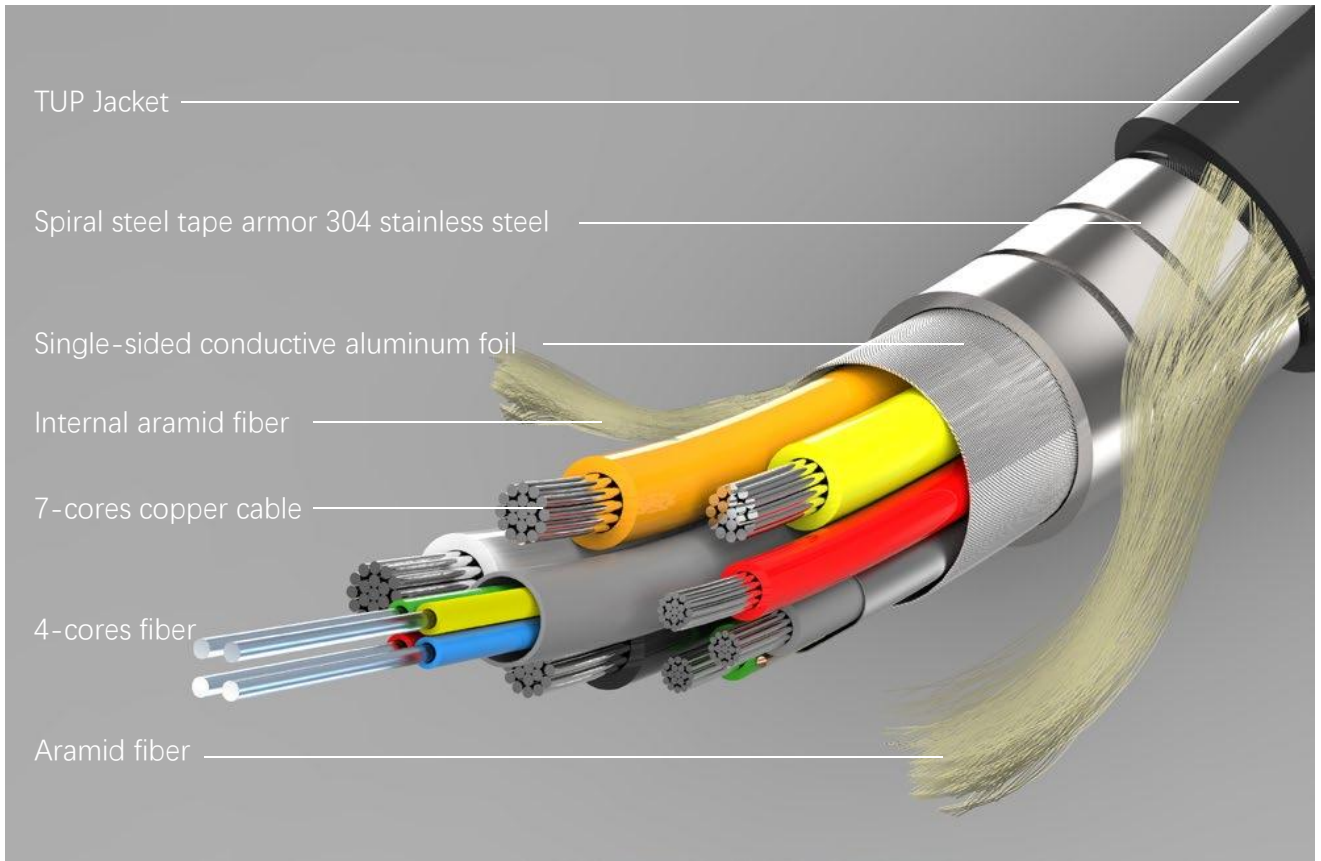

Shell: Aluminum alloy

Connector: Gold plated

Bandwidth: 18 Gbps

Product input: HDMI

Product output: HDMI

Length: 5m, 10m, 15m, 20m, 25m, 30m, 40m, 50m, 60m, 70m

DP to DP

DisplayPort male to DisplayPort male cable