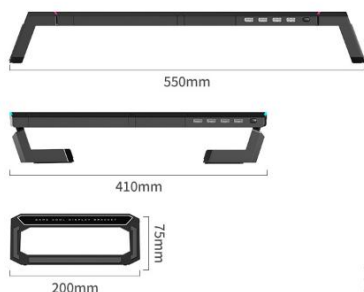

Desktop Storage, Mobile Phone Holder, HUB

Model: KDS/01

Multifunctional Stand for Laptop/Monitor/Mobile With RGB Light and HUB

Applicable device: Laptop, monitor

Size: 550 x 200 x 75 mm (extend)

410 x 200 x 75 mm (fold)

Maximum load capacity : 30kg

Function: Multifunctional laptop and monitor stand, heighten perspective, desktop storage, foldable from both side, mobile phone holder, RGB lights, HUB

HUB: 4 x USB A 3.0

Color : black or white

Tripod

Model: KPT/01

Universal Tripod Mobile Phone Holder

Retractable Length: 48cm – 130cm

Swivel: 360°

Tilt: 90°

Maximum load capacity : 2kg

Number of leg segments: 3