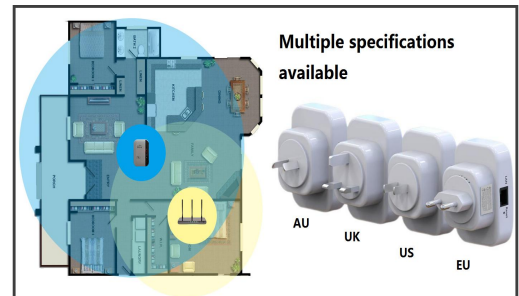

K9132A/1
WiFi WIRELESS REPEATER
WITH DIFFERENT AC
PLUG OPTION