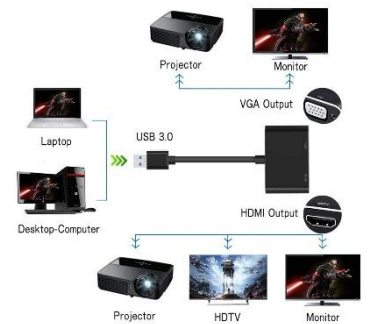

USB-A 3.0&Type-c 2in1 TO USB-2.0+3.0&RJ45

4 IN 1 HUB

USB A 3.0&Type-c 2in1 to usb-a 3.0+2.0 and RJ45 HUB

Model: K8389UA

Input : USB A 2.0

Output: 1X USB A 3.0+2*USB-A 2.0

1 X Gigabit Ethernet RJ45

Function: USB A 3.0 multi-function dock, USB3.0 port is suitable for USB flash drive, mouse, keyboard etc. , let the computer or tablet without internet port connect to fast Ethernet

USB-A 3.0 TO HDMI & VGA

USB A 3.0 to HDMI and VGA HUB

Model: K8389V

- Input : USB A 3.0
- Output: 1 X HDMI: 1080P
- 1 X VGA
- Function: USB A 3.0 multi-function dock, transmitting video to different screens

USB A 3.0

USB A 3.0 to Dual HDMI HUB with Video Capture and Loop Out

Model: K838230P2HDJM5J-M-20CM

Input : HDMI

Output: HDMI

USB A 3.0

Function: Collect analog signal audio and video, quantized into a digital signal, display on TV, projector, etc. and transmitted to the computer preview and stored. Record videos, stream to various live broadcast platforms. Connect an external power supply when the USB port of the computer is not powered enough by 5V power connector