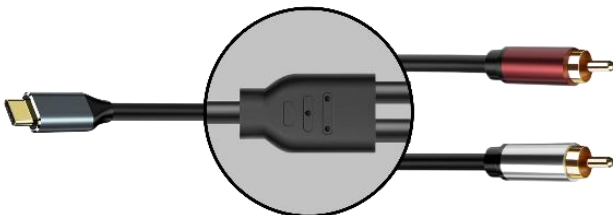

K83874SPML

TYPE-C M TO 3.5MM 4C M OFC
CABLE

K83873SJ2ML

TYPE-C M TO EARPHONE/MIC. OFC
CABLE

K8054/2J4ML

3.5MM 4C M TO EARPHONE/MIC. OFC
CABLE

K8387RP2ML

TYPE-C M TO 2 X RCA M OFC CABLE