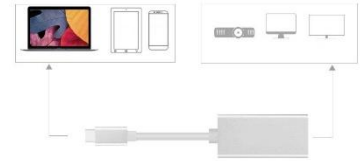

Type-C To DP