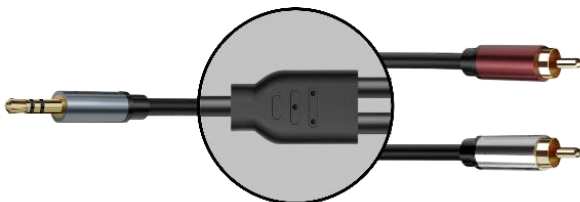

K8388LP4SJ

**LIGHTNING M TO 3.5MM 4C F AUDIO
ADAPTOR CABLE**

K8054ML

**3.5MM STEREO M TO 3.5MM STEREO F
OFC CABLE**

K8053ML

**3.5MM STEREO M TO 3.5MM
STEREO M OFC CABLE**

K8057ML

**3.5MM STEREO M TO 2 X RCA M OFC
CABLE**