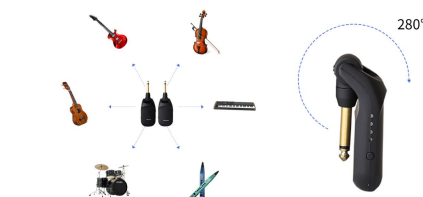

Model No.: KBTATR-C

BLUETOOTH MUSICAL INSTRUMENT TRANSMITTER/RECEIVER-FOR ELECTRIC GUITAR,BASS ETC.,20Hz-20KHz,DISTANCE:50M,NOIS REDUCTION,ABS,W/BATTERY