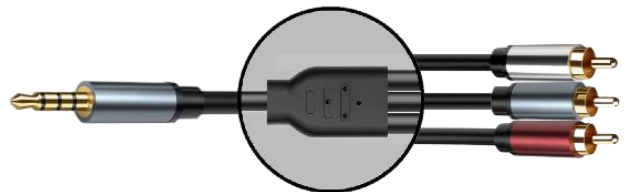

3.5MM 4C M TO 3 X RCA M OFC
CABLE