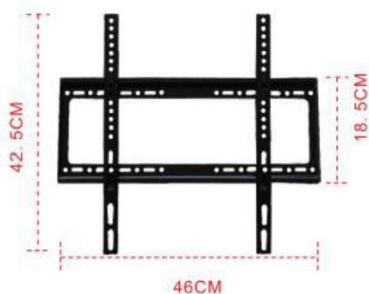

Maximum VESA: 600 x 400

Fits the size: 32" - 65"

Maximum load capacity: 60 kg

Feature: storage tray, universal wheel

VESA 400X400

Model: KTWM/01-44

TV Wall Mount Bracket
 Maximum VESA: 400 x 400
 Fits the size: 26" - 63"
 Maximum load capacity: 50kg
 Distance to wall: 20mm

Model: KTWM/02-44

TV Wall Mount Bracket
 Maximum VESA: 400 x 400
 Fits the size: 23" - 55"
 Maximum load capacity: 45kg
 Distance to wall: 30mm
 Tilt: +15° / -15°

Model: KTWM/03-44

TV Wall Mount Bracket
 Maximum VESA: 400 x 400
 Fits the size: 32" - 60"
 Maximum load capacity: 40kg
 Distance to wall: 70mm - 420mm
 Tilt: +15° / -15°
 Horizontal adjustment angle: +4° / -4°
 Swivel: 160°

VESA 400X600

Model: KTWM/02-46

TV Wall Mount Bracket
 Maximum VESA: 400 x 600
 Fits the size: 40" - 80"
 Maximum load capacity: 60kg
 Distance to wall: 60mm
 Tilt: +15° / -15°

On top of TV

Model: KTR/01

TV Top Rack

Desk-Multi Screen

Model: KMDM/02

Monitor Mount Desktop Stand, Two
Sets Type
Maximum VESA: 100 x 100
Fits the size: 13" - 27"
Maximum load capacity: 8 kg each arm
Tilt: +90° / -90°
Rotation: 360°

Model: KMDM/03