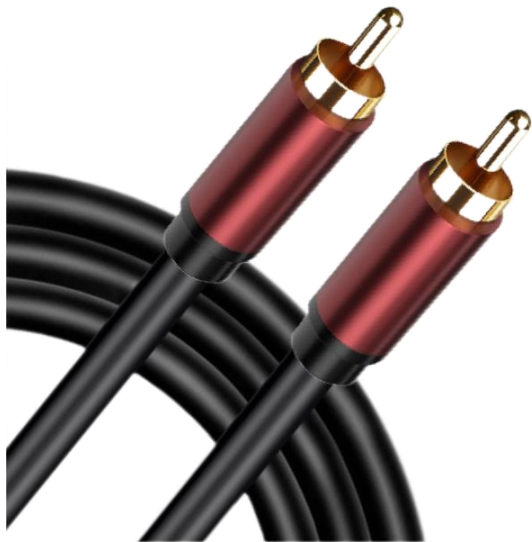

K8116BR

RCA/M-2RCA/F CABLE

K8116AR

RCA/F-2RCA/M CABLE

AUDIO CABLE

Double Shielded Black Jacket

K8053/4ML

3.5MM 4C M TO 3.5MM 4C M OFC
CABLE