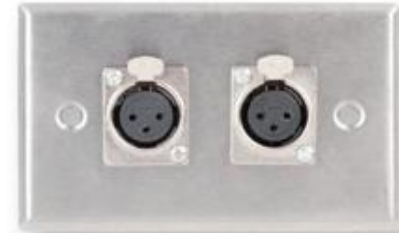

POWERCON TO POWERCON

K7119KJ6J

SLR TO 6.35MM SOCKET

K7088PB-A

K7088PB-B

K7088PB-C

K7088PB-D

K7088PC-A