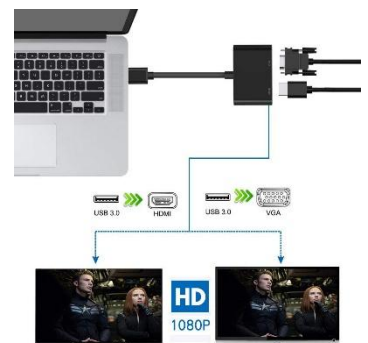

5IN1 Storage Box

5 in 1 USB cable storage box

Model: K8389TX

- 1 X Type-C Male to Type-C male cable 29CM PD:60W
- 1 X Micro plug to Type-C jack
- 1 X USB-A plug to Type-C jack
- 1 X Lightning plug to Type-C jack
- 1 X needle for taking card out
- Storage card is not included

USB-A 3.0 TO HDMI & VGA

USB A 3.0 to HDMI and VGA HUB

Model: K8389V

- Input : USB A 3.0
- Output: 1 X HDMI: 1080P
- 1 X VGA
- Function: USB A 3.0 multi-function dock, transmitting video to different screens