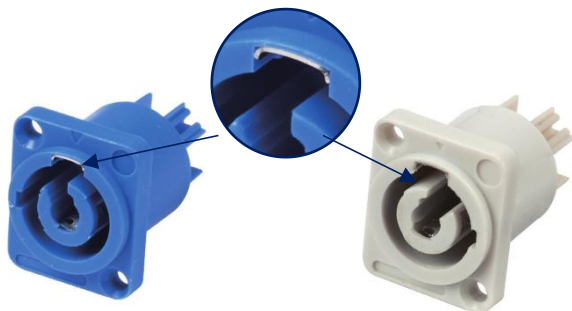

POWER SPEAKON PLUG&JACK

K7122A/3P-WBL
3-PIN MALE

K7122A/3P-BL
3-PIN MALE

K7122B/3P-BLO
3-PIN MALE
WATERPROOFING

K7122B/3P-WO
3-PIN MALE
WATERPROOFING

K7122JB/3P-BL
3-PIN FEMALE

K7122JB/3P-GR
3-PIN FEMALE

K712JA/3P-BL
3-PIN FEMALE
WATERPROOFING