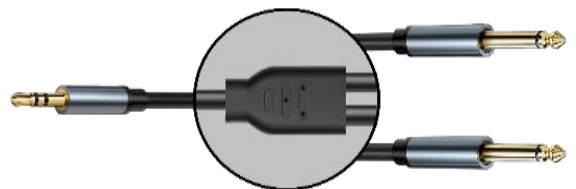

K8054/6MPML