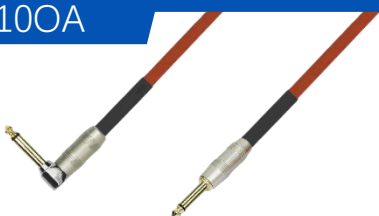

RIGHT ANGLE 6.3MM MONO M TO 6.3MM MONO M MIC CABLE

K7009OB