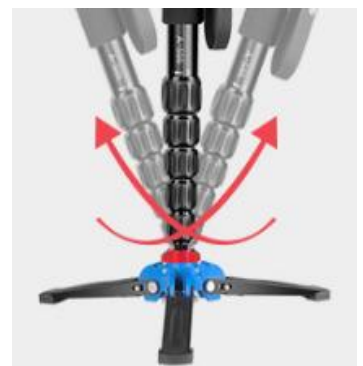

Tripod

Model: KPT/01

Universal Tripod Mobile Phone Holder

Retractable Length: 48cm – 130cm

Swivel: 360°

Tilt: 90°

Maximum load capacity : 2kg

Number of leg segments: 3

Feature: 360° 3D gimbal, Side-tapping adjustment, vertical adjustment, Level design, Wrench-type foot buckle, Gravity hook design,

Monopod

Model: KCT/01

Universal Tripod Camera Holder

Material: Aluminum alloy

Weight: 0.422kg

Retractable Length: 38cm – 160cm

Maximum load capacity : 10kg

Number of leg segments: 6

Feature: Spiral leg lock, wrist cord. Good flexibility, good stability, can be used as hiking poles

Type-C To HDMI