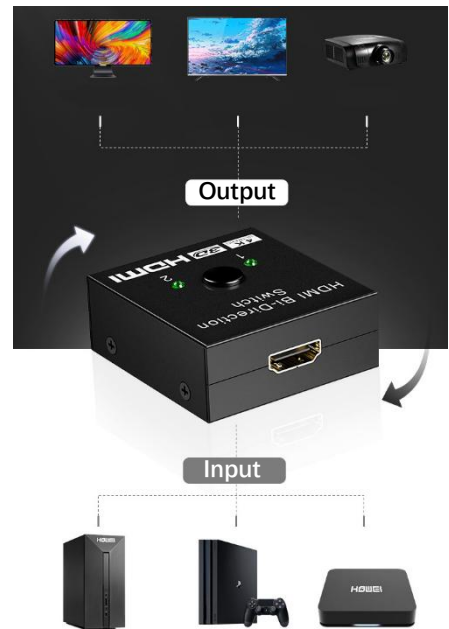

Output: HDMI 1080P/720P

Function: VGA Convert to HDMI Devices

HDMI to VGA

HDMI to VGA and Audio Converter Small Type

Model: K8320HDJVAJ-W-RH

Input: HDMI

Output: VGA+AUDIO

Function: HDMI Convert to VGA Devices

4K

4K Bidirectional HDMI Manual Switcher

Model: K8320HAD24-BI-FB

Feature: 4K/60HZ

Input ports: 1 x HDMI / 2 x HDMI

Output ports: 2 x HDMI/ 1 x HDMI

Function: 1 in 2 out, switch to any of the displays.

Or 2 in 1 out, switch to any of the two inputs

8K

8K Bidirectional HDMI Manual Switcher

Model: K8320HAB28-BI-FB

Feature: 8K/120HZ

Input ports: 1 x HDMI / 2 x HDMI

Output ports: 2 x HDMI/ 1 x HDMI

Function: 1 in 2 out, switch to any of the displays.

Or 2 in 1 out, switch to any of the two inputs