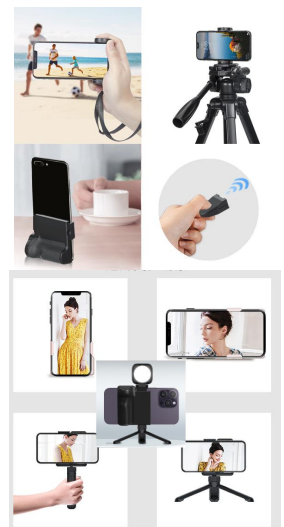

Selfie Stick – Tripod

Model: KPSST/01

Mobile Phone Selfie Stick Tripod
Applicable device: iPhone & Android
Material: ABS, Stainless steel
Function: tripod, selfie stick by Bluetooth remote control
Length : 185mm-680mm
Color: Green/Black/Flour/White

Selfie Stick – Folding Type

Model: KPSS/04

Collapsible sport selfie stick
 Three-section folding and adjusting angle
 Detachable tripod
 Length : 190mm-510mm
 Color: Black

Folding selfie stick

Mobile phone beat aid

Model: KPSF/01

Mobile phone beat aid
 Anti-shake handle bracket, desktop wireless clip, live photo, Bluetooth self-timer

Size : 83X70.5X33MM
 Color: Black

Mobile Phone Stand

Model: KPDS/01

Mobile Phone Desktop Stand