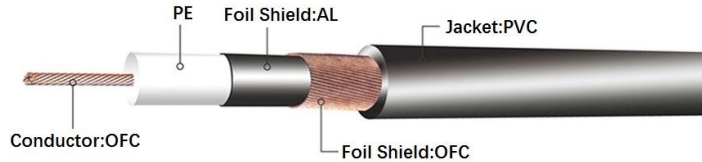

K8116BR

RCA/M-2RCA/F CABLE

K8116AR

RCA/F-2RCA/M CABLE

AUDIO CABLE

Double Shielded Black Jacket

K8053/4ML

3.5MM 4C M TO 3.5MM 4C M OFC
CABLE