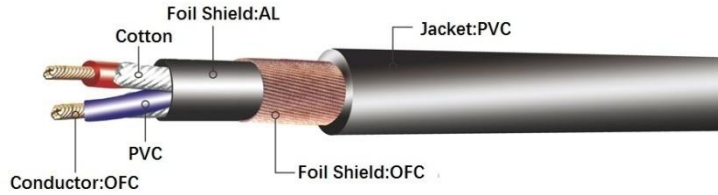

K7068

3P XLR M TO 3P XLR F MIC CABLE

K7074AB

3P XLR F TO 6.3MM MONO M MIC CABLE

MIC & SPEAKON CABLE

Double Shielded Black Jacket

K7070AA/B

SPEAKON M TO SPEAKON M SPEAKON CABLE