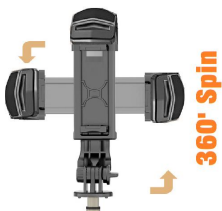

Model: KPSST-S

Mobile Phone Selfie Stick Tripod With Smart Stabilizer

- Both selfie stand and stabilizer, anti-vibration sports stabilizer.
- Stabilizer, smart anti-shake, shoot a great photo, away from shaking.
- A variety of creative shots, easy to operate, just get started.
- Vertical and horizontal shooting, as you like to shoot.
- High-end stable aluminum alloy lever.
- With its own fill light, detachable fill light, to make the night VLOG more wonderful