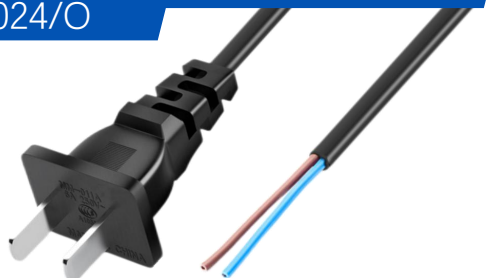

EU AC MALE TO C13 PLUG AC CABLE

K6024/O

2P AC MALE TO STRIP/TINNED AC CABLE

K6024A/O

2P AC MALE TO STRIP/TINNED AC CABLE

K601406

2P AC MALE TO C8 PLUG AC CABLE

K601406AA