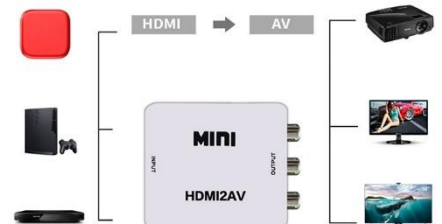

## DP to VGA

**DisplayPort male to VGA female adaptor cable**

**Model: K8320DPPVJ-15CM**

Resolution: 1920x1080P

Input: DP

Output: VGA

Function: DP Convert to VGA Devices

## HDMI to DVI

**Model: K8320DIPHDJ-G-B-RH**

GOLD DVI-I 24+1P PLUG TO HDMI-A JACK ADAPTOR, BLACK

## RCA to HDMI

AV/RCA to HDMI Converter Small Type

**Model: K8320RHD-W-RH**

Input: RCA (Yellow, White, Red)

Output: HDMI 1080P/720P

Function: AV/RCA Convert to HDMI Devices

## HDMI to RCA

HDMI to AV/RCA Converter Small Type

**Model: K8320HDR-W-RH**

Input: HDMI

Output: RCA (Yellow, White, Red)

Function: HDMI Convert to AV/RCA Devices