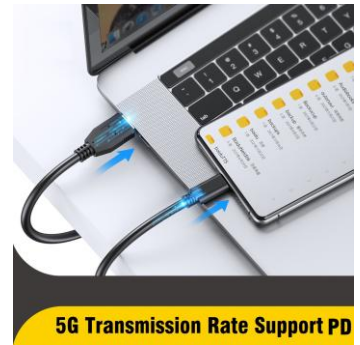

5G Transmission Rate Support PD

To USB B 3.0