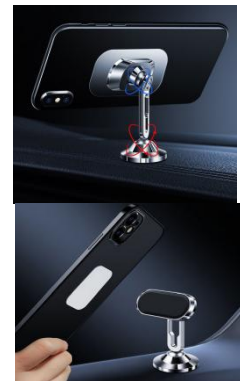

Mobile Phone Car Holder For Smooth Surface
Where it applies: Smooth surface
Material: Zinc alloy, super strong magnet, silicone
Product function: 360-degree rotating bracket, strong magnetic force