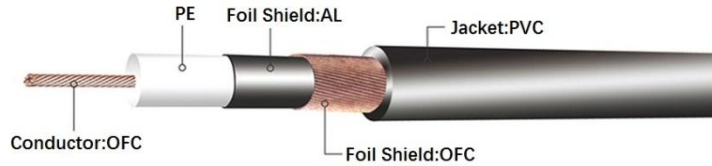

### Double Shielded Red Jacket

K7066OA

3P XLR M TO 3P XLR F MIC CABLE

K7072OA

3P XLR F TO 6.3MM MONO M MIC CABLE

K7009OA

6.3MM MONO M TO 6.3MM MONO M MIC CABLE

K7072POA