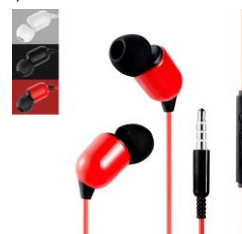

Model No.: KEPEM-03

EARPHONE-DYNAMIC,108db,20Hz-20KHz,1.2M LIGHTNING PLUG CABLE W/MIC,VOLUME CONTROLLER

Model No.: KEPEM-04

EARPHONE-DYNAMIC,108db,20Hz-20KHz,1.2M 3.5MM 4C PLUG CABLE W/MIC,VOLUME CONTROLLER