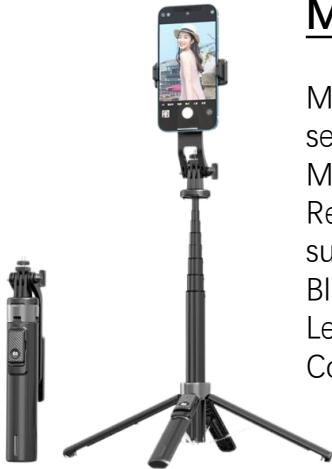

Selfie Stick – Quadruped, Fill light

Model: KPSST/03

Mobile phone camera two-in-one self-timer stick with fill light
More stable quadruped
Removable and turnable light supplement lamp
Bluetooth remote control
Length: 220mm-1350mm
Color: Black