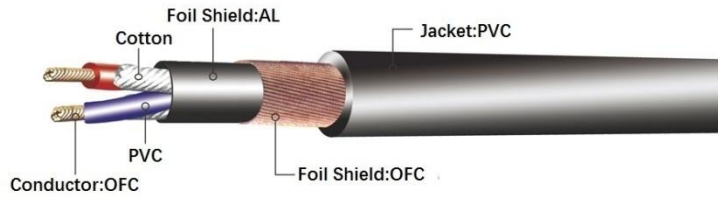

### Double Shielded Black Jacket

K7070AA/B

SPEAKON M TO SPEAKON M SPEAKON CABLE

K7070AB/B

SPEAKON M TO SPEAKON M SPEAKON CABLE

K7070AR/B

SPEAKON M TO SPEAKON M SPEAKON CABLE

K7070PA/B