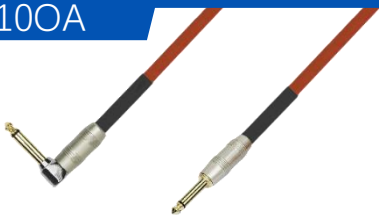

RIGHT ANGLE 6.3MM MONO M TO 6.3MM MONO M MIC CABLE

K7009OB