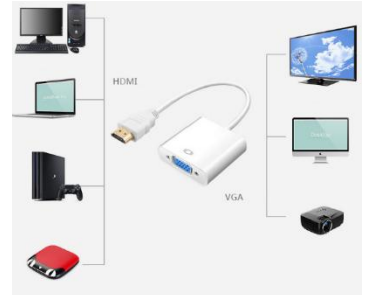

## DP to HDMI

DisplayPort male to HDMI female adaptor cable

**Model: K8320DPPHDJ4-15CM**

Resolution: 4K

Input: DP

Output: HDMI

Function: DP Convert to HDMI Devices

## HDMI to VGA

HDMI male to VGA female & 3.5mm Audio adaptor cable

**Model: K8320HDPVAJ-B-20CM**

Resolution: 1920\*1080P

Input: HDMI

Output: VGA+AUDIO

Function: HDMI Convert audio and video to VGA Devices