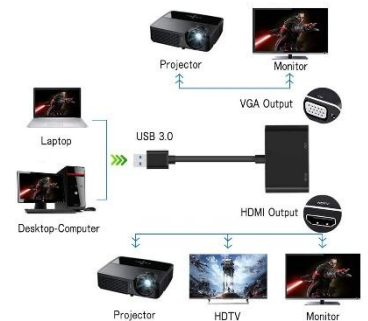

Storage Box

Model: K8389TX

- 1 X Type-C Male to Type-C male cable 29CM PD:60W
- 1 X Micro plug to Type-C jack
- 1 X USB-A plug to Type-C jack
- 1 X Lightning plug to Type-C jack
- 1 X needle for taking card out
- Storage card is not included

HDMI & VGA

Model: K8389V

- Input: USB A 3.0
- Output: 1 X HDMI: 1080P
- 1 X VGA
- Function: USB A 3.0 multi-function dock, transmitting video to different screens