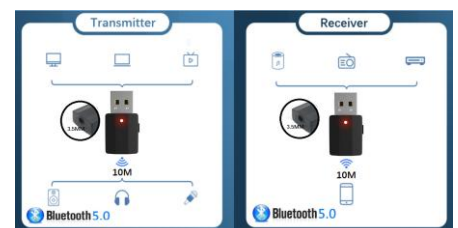

Model No.: KBTHTR-B

BLUETOOTH TRANSMITTER/RECEIVER 2 IN 1 ADAPTOR-BLUETOOTH 5.0,3.5MM AUX JACK TO USB-A PLUG,2400MHz,DISTANCE:5-10M,ABS,ATTACHED 3.5MM TO 3.5MM AUX CABLE