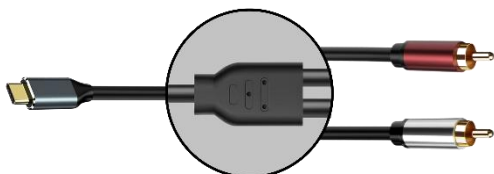

TYPE-C M TO 2 X RCA M OFC CABLE

K8060ES4ML