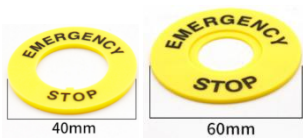

**K8080-NP-A-40
K8080-NP-A-60**

BUTTON SWITCH WARNING NAME PLATE,40/60MM