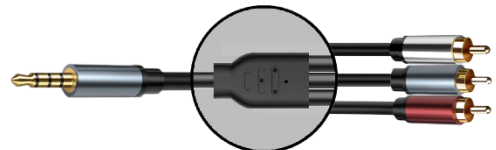

3.5MM 4C M TO 3 X RCA M OFC
CABLE