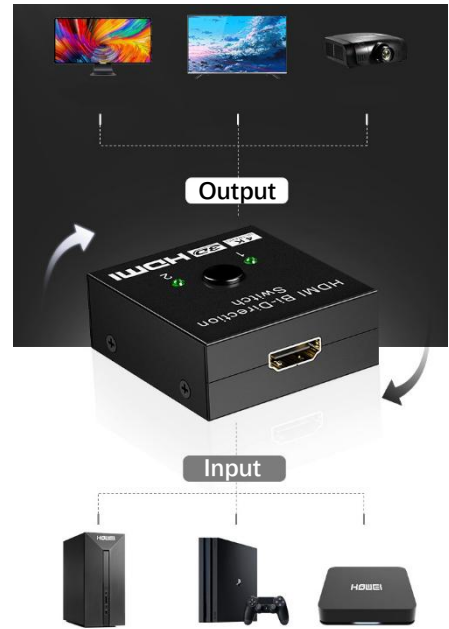

### 4K Bidirectional HDMI Manual Switcher

#### **Model: K8320HAD24-BI-FB**

Feature: 4K/60HZ

Input ports: 1 x HDMI / 2 x HDMI

Output ports: 2 x HDMI/ 1 x HDMI

Function: 1 in 2 out, switch to any of the displays.

Or 2 in 1 out, switch to any of the two inputs