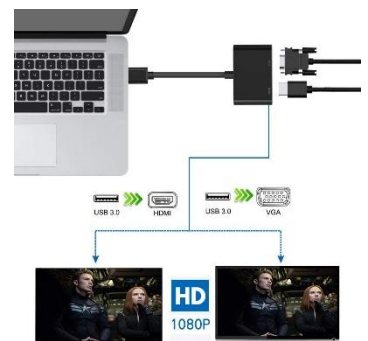

Storage Box

Model: K8389TX

- 1 X Type-C Male to Type-C male cable 29CM PD:60W
- 1 X Micro plug to Type-C jack
- 1 X USB-A plug to Type-C jack
- 1 X Lightning plug to Type-C jack
- 1 X needle for taking card out
- Storage card is not included

HDMI & VGA

Model: K8389V

- Input: USB A 3.0
- Output: 1 X HDMI: 1080P
- 1 X VGA
- Function: USB A 3.0 multi-function dock, transmitting video to different screens