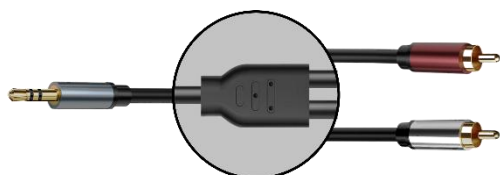

**K8054ML**

**3.5MM STEREO M TO 3.5MM STEREO F  
OFC CABLE**

**K8053ML**

**3.5MM STEREO M TO 3.5MM  
STEREO M OFC CABLE**

**K8057ML**

**3.5MM STEREO M TO 2 X RCA M OFC  
CABLE**

**K8054/2JML**

**3.5MM STEREO M TO 2 X 3.5MM  
STEREO F OFC CABLE**