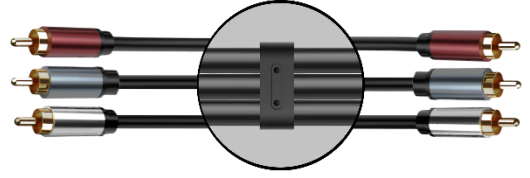

3X RCA M TO 3 X RCA M OFC CABLE