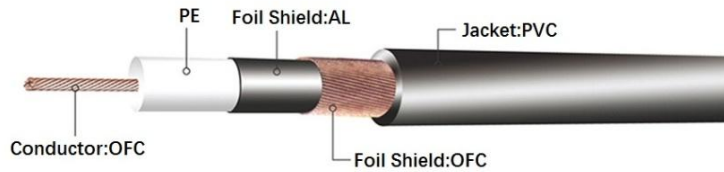

MIC & SPEAKON CABLE

Double Shielded Black Jacket