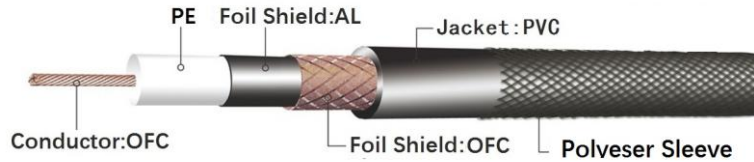

MIC & SPEAKON CABLE

Double Shielded Red/Black Polyester Sleeve