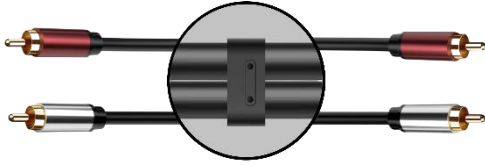

K8077ML

2 X RCA M TO 2 X RCA M OFC CABLE

K8105ML