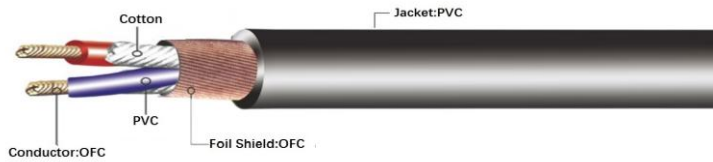

MIC & SPEAKON CABLE

Single Shielded Black Jacket