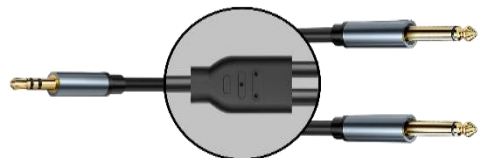

K8052BSMML

3.5MM STEREO M TO 6.3MM MONO M OFC CABLE

K8052BSML

3.5MM STEREO M TO 6.3MM STEREO M OFC CABLE

K7009SML

6.3MM STEREO M TO 6.3MM STEREO M OFC CABLE

K8054/6MPML

3.5MM STEREO M TO 2 X 6.3MM MONO F OFC CABLE