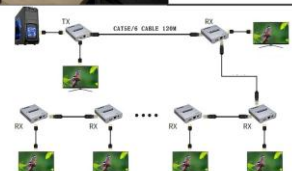

K8320HQCG-SI-FS-120M

HDMI-CAT5e/6(SINGLE)-HDMI SERIES CONNECTION EXTENDER, 120M,BI-DIRECTIONAL IR CONTROL 4K/30HZ, METAL BOX SILVER, W/2XAC-DC ADAPTOR,