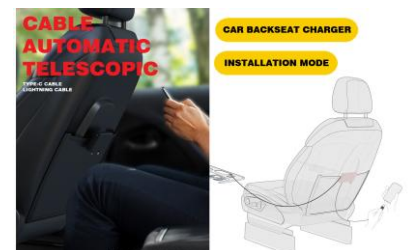

Model No.: KCCH11/A-B

2IN1 CAR BACKSEAT CHARGER CABLE
AUTOMATIC TELESCOPIC INPUT:5V
USB-A

OUTPUT: TYPE-C +LIGHTNING CABLE