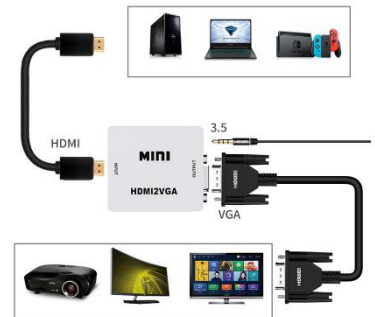

## HDMI to VGA

HDMI male to VGA female & 3.5mm Audio adaptor cable

**Model: K8320HDPVAJ-B-20CM**

Resolution: 1920\*1080P

Input: HDMI

Output: VGA+AUDIO

Function: HDMI Convert audio and video to VGA Devices

#### Model: K8320VAJHDJ-W-RH

Input: VGA+AUDIO

Output: HDMI 1080P/720P

Function: VGA Convert to HDMI Devices

## HDMI to VGA