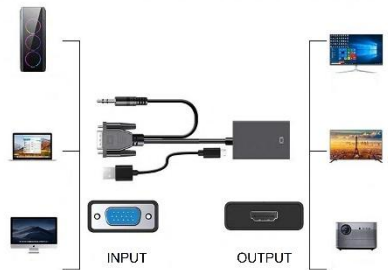

## HDMI to VGA

HDMI male to VGA female & 3.5mm Audio adaptor cable

**Model: K8320HDPVAJ-B-20CM**

Resolution: 1920\*1080P

Input: HDMI

Output: VGA+AUDIO

Function: HDMI Convert audio and video to VGA Devices

## VGA to HDMI

VGA male & 3.5 mm Audio to HDMI female adaptor cable

**Model: K8320VAPHDJ-FB-20CM**

Resolution: 1920\*1080P

Input: VGA+AUDIO

Output: HDMI

Function: VGA Convert audio and video to HDMI Devices