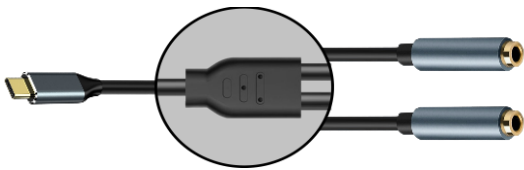

### Double Shielded Black Jacket

K8053/4ML

3.5MM 4C M TO 3.5MM 4C M OFC  
CABLE

K83874SPML

TYPE-C M TO 3.5MM 4C M OFC  
CABLE

K83873SJ2ML

TYPE-C M TO EARPHONE/MIC. OFC  
CABLE

K8054/2J4ML