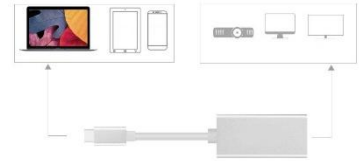

To DP

Type-C male to DisplayPort female adaptor cable

Model: K8388PDPJ

Resolution: 4K 60HZ

Housing: Aluminum alloy

Connector: Nickel plated

Input: USB Type-C

Output: DP (DisplayPort)

Function: transmit audio and video from mobile phone, laptop etc. to TV, monitor, projector etc., plug and play

To VGA

Type-C male to VGA female adaptor cable

Model: K8388PVJ

Resolution: 4K 60HZ

Housing: Aluminum alloy

Connector: Nickel plated

Input: USB 3.1 Type C

Output: VGA

Function: transmit video from mobile phone, laptop etc. to TV, monitor, projector etc., plug and play