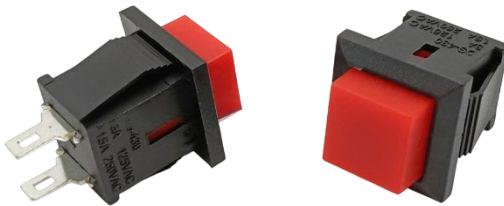

SQUARE HEAD PUSH BUTTON SWITCH

K3080ZL

PUSH ON BUTTON SWITCH-
AUTO RESET NORMALLY CLOSE
TYPE,2P,1.5A 250V

K3080Z3

PUSH ON BUTTON
SWITCH-AUTO RESET
NORMALLY CLOSE
TYPE,3P,16MM,6VDC/12VDC/
24VDC/220VAC

K3080Z3/OF

PUSH BUTTON SWITCH-
ON-
OFF,3P,16MM,6VDC/12VDC
/24VDC/220VAC

K3080Z3-L

LUMINOUS PUSH ON
BUTTON SWITCH-AUTO
RESET NORMALLY CLOSE
TYPE,5P,16MM,6VDC/12VDC
C/24VDC/220VAC

K3080Z3/OF-L

LUMINOUS PUSH BUTTON
SWITCH-ON-
OFF,5P,16MM,6VDC/12VDC
/24VDC/220VAC