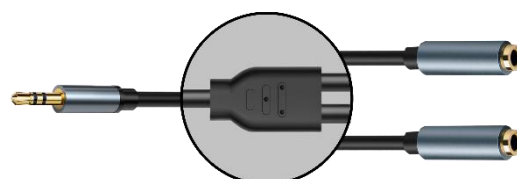

**K8054ML**

**3.5MM STEREO M TO 3.5MM STEREO F  
OFC CABLE**

**K8053ML**

**3.5MM STEREO M TO 3.5MM  
STEREO M OFC CABLE**

**K8057ML**

**3.5MM STEREO M TO 2 X RCA M OFC  
CABLE**

**K8054/2JML**

**3.5MM STEREO M TO 2 X 3.5MM  
STEREO F OFC CABLE**