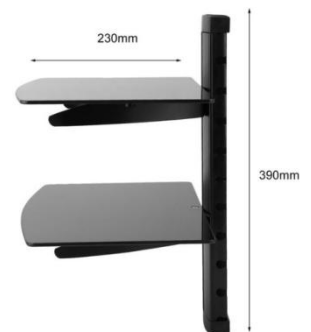

### **Model: KWR/01-A**

Wall Mount Rack, Single Layer

Material: Aluminum alloy, toughened glass

Size of glass: 380 x 280 mm

Thickness of glass: 5mm

Maximum load capacity: 8kg

Feature: triple strength test, height adjustable

### **Model: KWR/01-B**

Wall Mount Rack, Double Layer

Material: Aluminum alloy, toughened glass

Size of glass: 360 x 230 mm

Thickness of glass: 5mm

Maximum load capacity: 8kg

Feature: triple strength test, height adjustable

### Model:KMDM/01

Monitor Mount Desktop Stand, Single  
Maximum VESA: 100 x 100  
Fits the size: 14" - 32"  
Maximum load capacity: 8 kg  
Tilt: +90° / -90°