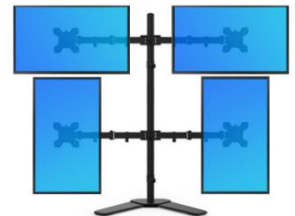

Model: KMDM/04

Monitor Mount Desktop Stand, Four
Sets Type
Maximum VESA: 100 x 100
Fits the size: 13" - 27"
Maximum load capacity: 8 kg each arm
Tilt: +90° / -90°
Rotation: 360°