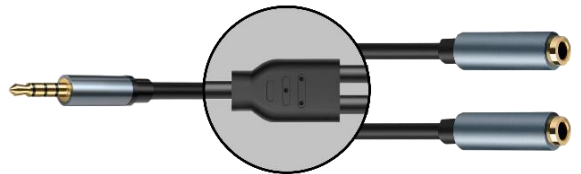

### Double Shielded Black Jacket

K8053/4ML

3.5MM 4C M TO 3.5MM 4C M OFC  
CABLE

K83874SPML

TYPE-C M TO 3.5MM 4C M OFC  
CABLE

K83873SJ2ML

TYPE-C M TO EARPHONE/MIC. OFC  
CABLE

K8054/2J4ML