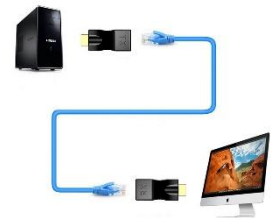

Model: K8320HQCG-S4-B-50M

HDMI-CAT5e/6(SINGLE)-HDMI EXTENDER, 50M 1080P W/2*DC CABLE