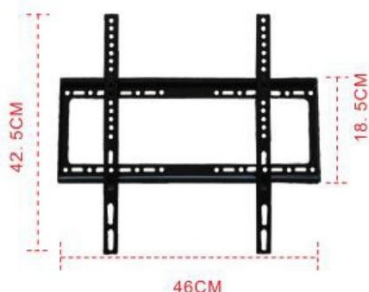

VESA 400X400

Model: KTWM/01-44

TV Wall Mount Bracket
Maximum VESA: 400 x 400
Fits the size: 26" - 63"
Maximum load capacity: 50kg
Distance to wall: 20mm