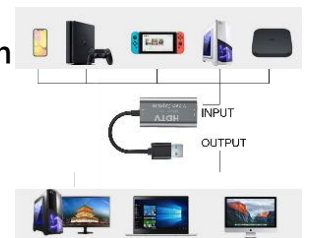

To HDMI

Model: K8320JUA3P-20CM

USB A 3.0 male to HDMI female adaptor cable with video capture

Input: HDMI

Output: USB 3.0

Function: Collect analog signal audio and video, quantized into a digital signal, transmitted to the computer preview and stored