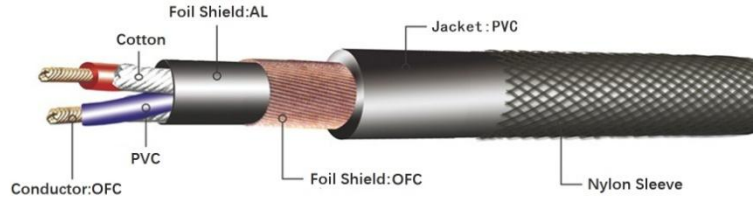

### Double Shielded Black Nylon Sleeve

**K7066DNA**

**3P XLR M TO 3P XLR F MIC CABLE**

**K7072DNA**

**3P XLR F TO 6.3MM MONO M MIC CABLE**

**K7009DNA**

**6.3MM MONO M TO 6.3MM MONO M MIC CABLE**

**K7066DNB**