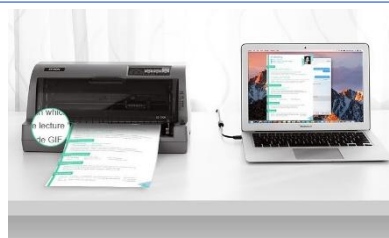

Model: K8381

USB A male to USB B male cable

Function: connection of printers, scanners, all-in-one machines, fax machines, photocopiers