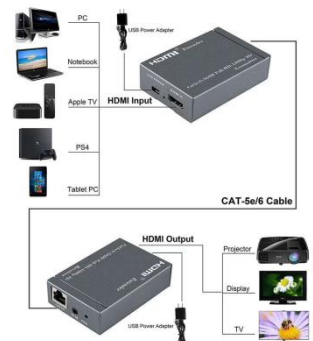

### Model: K8320HQCG-S4-B-50M

HDMI-CAT5e/6(SINGLE)-HDMI EXTENDER, 50M 1080P W/2\*DC CABLE

### K8320HQCG-SI-FS-60M-RH

HDMI-CAT5e/6(SINGLE)-HDMI EXTENDER, 60M,BI-DIRECTIONAL IR CONTROL 1.4a, 1080P, METAL BOX SILVER, W/2XAC-DC ADAPTOR,ROHS