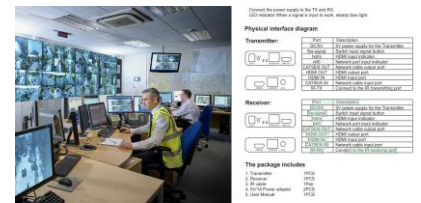

K8320HQCG-SI-FS-120M

HDMI-CAT5e/6(SINGLE)-HDMI SERIES CONNECTION EXTENDER, 120M,BI-DIRECTIONAL IR CONTROL 4K/30HZ, METAL BOX SILVER, W/2XAC-DC ADAPTOR,