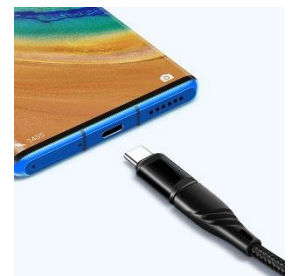

Type C male to Lightning female adaptor OTG

Model: K8388PLJO

Function: Bidirectional transmission, plug and play, Transmission and Charging 2 in 1