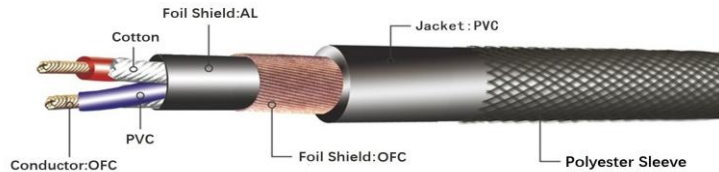

MIC & SPEAKON CABLE

Double Shielded

White/Black Polyester Sleeve