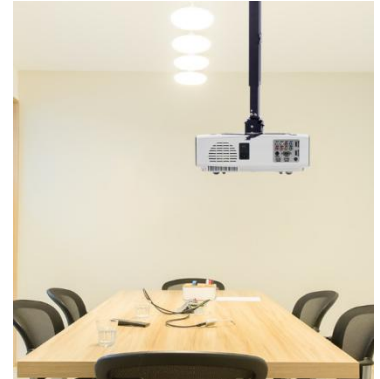

Model: KPJCM/01

Projector Ceiling Mount Bracket
Maximum load capacity : 15kg
Retractable Length: 43-65cm
Adjustable angle: $\pm 15^\circ$