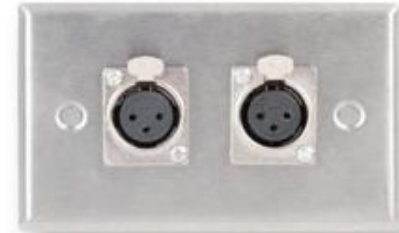

POWERCON TO POWERCON

**K7119KJ6J**

SLR TO 6.35MM SOCKET

K7088PB-A

K7088PB-B

K7088PB-C

K7088PB-D

K7088PC-A