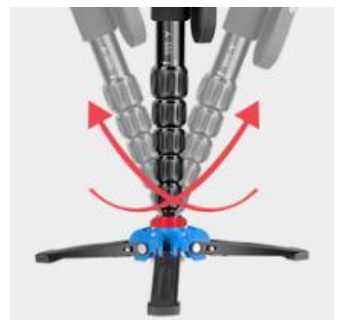

### Model: KCT/01

Universal Tripod Camera Holder

Material: Aluminum alloy

Weight: 0.422kg

Retractable Length: 38cm – 160cm

Maximum load capacity : 10kg

Number of leg segments: 6

Feature: Spiral leg lock, wrist cord. Good flexibility, good stability, can be used as hiking poles