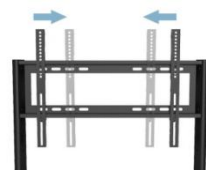

## Cart

**Model: KTCM/01**

TV Mount Stand, Cart type

Maximum VESA: 600 x 400

Fits the size: 32" - 65"

Maximum load capacity: 60 kg

Feature: storage tray, universal wheel