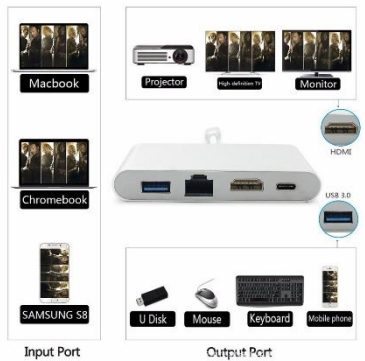

### Model: K8389S

Input: Type-C

Output: 1 X HDMI: 4K resolution HDTV

1 X USB A 3.0

1 X Type C

1 X Gigabit Ethernet RJ45

Function: Type-C multi-function dock, USB3.0 port is suitable for USB flash drive, mouse, keyboard etc. Connect to fast Ethernet. Display on external screen