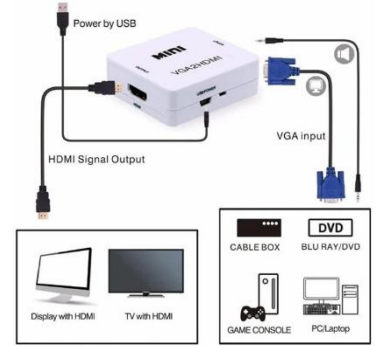

## HDMI to RCA

HDMI to AV/RCA Converter Small Type

**Model: K8320HDR-W-RH**

Input: HDMI

Output: RCA (Yellow, White, Red)

Function: HDMI Convert to AV/RCA Devices

## VGA to HDMI