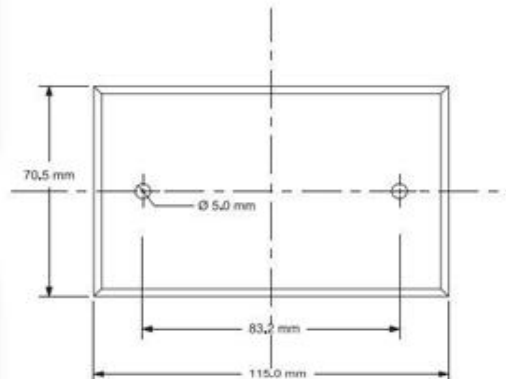

POWERCON TO POWERCON

**K7119KJ6J**

SLR TO 6.35MM SOCKET

K7088PB-A

K7088PB-B

K7088PB-C

K7088PB-D

K7088PC-A