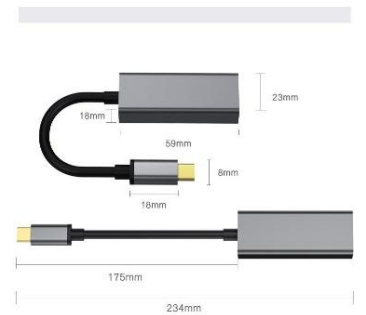

## Type C

**Type C male to RJ45 female adaptor cable**

**Model: K8388PRJJ-235**

Product material: Aluminum alloy, TPE wire

Function: plug and play, let the computer or tablet without internet port connect to fast Ethernet