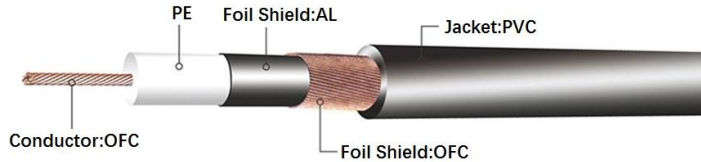

AUDIO CABLE

Double Shielded Black Jacket

K8053/4ML

3.5MM 4C M TO 3.5MM 4C M OFC
CABLE

K83874SPML

TYPE-C M TO 3.5MM 4C M OFC
CABLE

K83873SJ2ML

TYPE-C M TO EARPHONE/MIC. OFC
CABLE

K8054/2J4ML

3.5MM 4C M TO EARPHONE/MIC. OFC
CABLE

K8387RP2ML

TYPE-C M TO 2 X RCA M OFC CABLE

K8060ES4ML

3.5MM 4C M TO 3 X RCA M OFC
CABLE