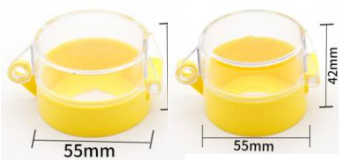

## BUTTON SWITCH ACCESSORIES

**K8080-NP-A-40  
K8080-NP-A-60**

BUTTON SWITCH WARNING NAME PLATE,40/60MM

**K8080-NP-B-16  
K8080-NP-B-22  
K8080-NP-B-30**

BUTTON SWITCH NAME PLATE BUCKLE,16/22/30MM

**K8080-NP-C-37  
K8080-NP-C-42**