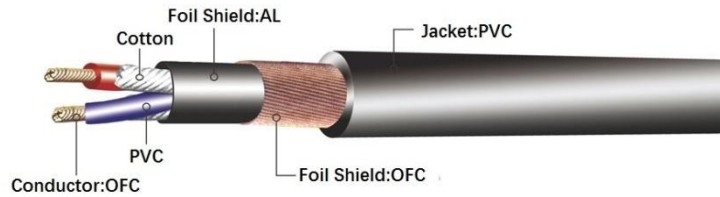

MIC & SPEAKON CABLE Double Shielded Red Jacket