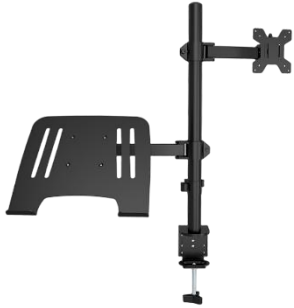

Laptop Stand 2 in 1

Model No.: KMDM/05

Maximum VESA: 100 x 100
Fits the size (monitor): 13" - 27"
Fits the size (laptop): 12" - 17"
Maximum load capacity: 8 kg each arm
Tilt: +90° / -90°
Rotation: 360°