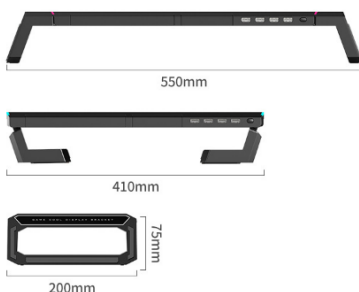

Model: KDS/01

Multifunctional Stand for Laptop/Monitor/Mobile With RGB Light and HUB

Applicable device: Laptop, monitor

Size: 550 x 200 x 75 mm (extend)

410 x 200 x 75 mm (fold)

Maximum load capacity : 30kg

Function: Multifunctional laptop and monitor stand, heighten perspective, desktop storage, foldable from both side, mobile phone holder, RGB lights, HUB

HUB: 4 x USB A 3.0

Color: black or white