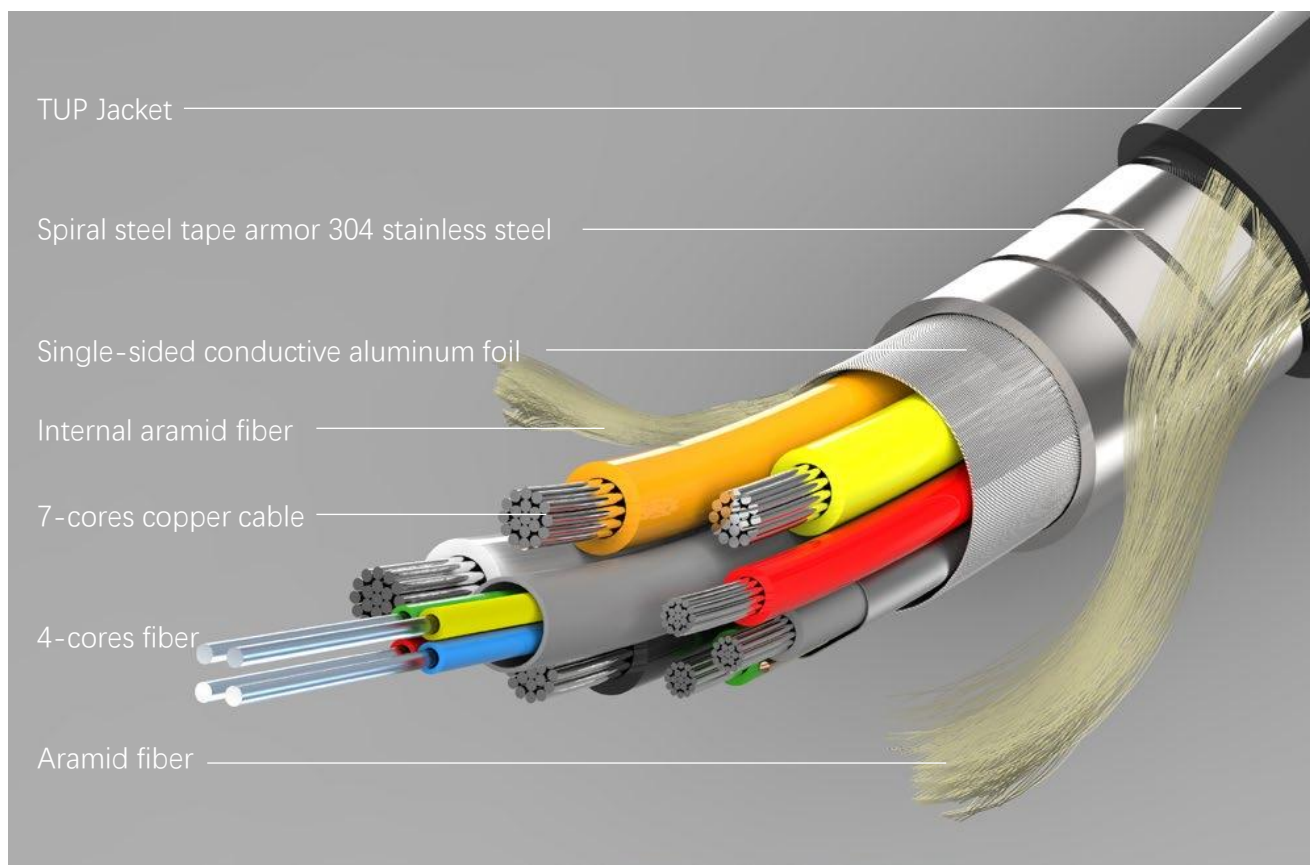

#### **Model: K8322MFNG4OP**

Resolution: 4K 60HZ HD

Shell: Aluminum alloy

Connector: Gold plated

Bandwidth: 18 Gbps

Product input: HDMI

Product output: HDMI

Length: 5m, 10m, 15m, 20m, 25m, 30m,  
40m, 50m, 60m, 70m

## DP to DP

DisplayPort male to DisplayPort male cable

**Model: K8320DPPG4**

Resolution: 4K

Input: DP

Output: DP

Function: Bidirectional transmission