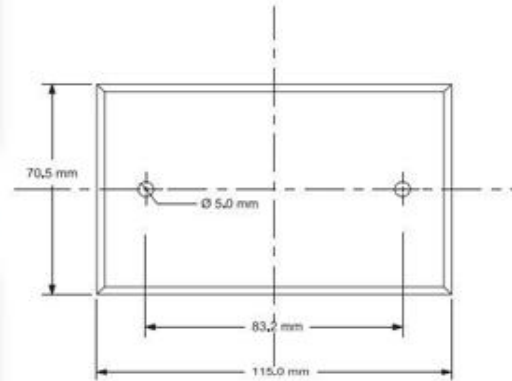

SPEAKON SOCKET TO
SPEAKON SOCKET

K7119JJ-W

POWERCON TO POWERCON W

K7119KJ6J

SLR TO 6.35MM SOCKET

K7088PB-A

K7088PB-B

K7088PB-C