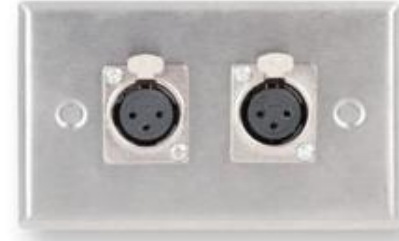

SPEAKON SOCKET TO
SPEAKON SOCKET

K7119JJ-W

POWERCON TO POWERCON W

K7119KJ6J

SLR TO 6.35MM SOCKET

K7088PB-A

K7088PB-B

K7088PB-C